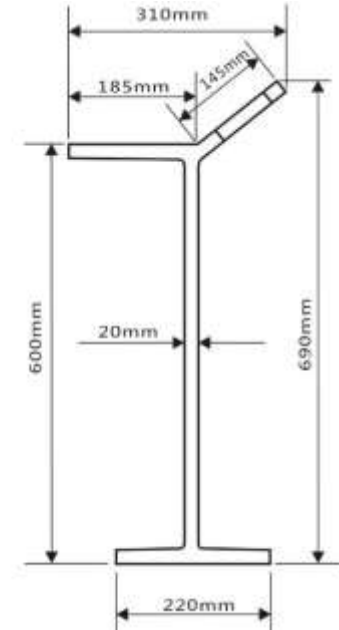

CHRISTINA
Freestanding Bath Towel
 Stand

- Code: CUUB99M
- Freestanding Bath Towel Stand
- 70% Limestone Composite
- 10yr Warranty
- Smooth Solid Matt White Finish
- Repairable
- Australian Standard (SAI)

Our Beautiful Stone
 Basin Series are
 constructed of
 thick reconstituted
 limestone with a 70/30
 to resin ratio, are
 smooth and silky to the
 touch.

The last bastion of privacy, a space of peace and tranquility, your Bathroom. Enjoy the look and feel of our European Bathroom fittings and fixtures. Designed and made to the highest international standards.