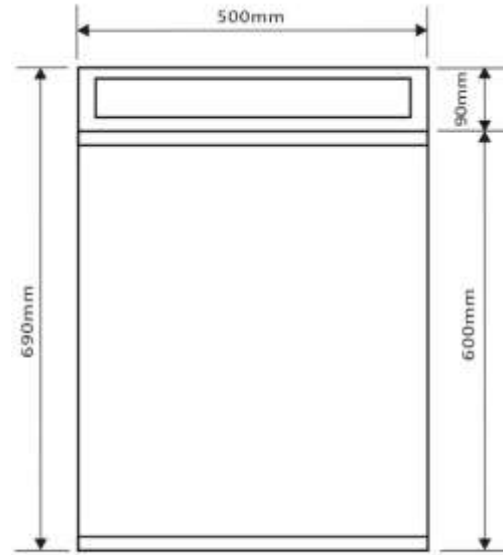

CHRISTINA
Freestanding Bath Towel
 Stand

- Code: CUUB99M
- Freestanding Bath Towel Stand
- 70% Limestone Composite
- 10yr Warranty
- Smooth Solid Matt White Finish
- Repairable
- Australian Standard (SAI)

Our Beautiful Stone
 Basin Series are
 constructed of
 thick reconstituted
 limestone with a 70/30
 to resin ratio, are
 smooth and silky to the
 touch.

The last bastion of privacy, a space of peace and tranquility, your Bathroom. Enjoy the look and feel of our European Bathroom fittings and fixtures. Designed and made to the highest international standards.