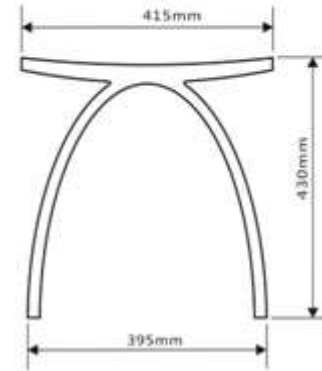

moda

ADRIANA STONE STOOL

- Code: CUUB98M
- Bathroom Stool
- 70% Limestone Composite
- 10yr Warranty
- Smooth Solid Matt White Finish
- Repairable
- Weight Limit 200kg
- Australian Standard (SAI)

Our Beautiful Stone Basin Series are constructed of thick reconstituted limestone with a 70/30 to resin ratio, are smooth and silky to the touch.

As part of MODA commitment to quality products. Information provided in this data sheet is representative of the actual product available at the time of printing. Due to our commitment to continuous product design and development, the designs and specifications depicted are subject to change without notice. Please confirm all particulars with your MODA sales consultant prior to purchase. Each product is covered by a limited warranty. Please see our website for full terms and conditions. This drawing remains the property of MODA and should not be copied or distributed without MODA consent. ©2010 All Dimensions are approximate in mm and are not to scale and can be changed without notice.