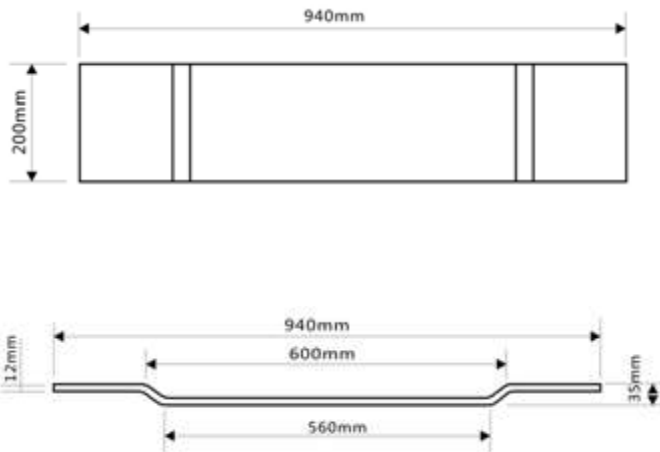

Material: Isostone- 70%Limestone Composite
Size: W 940xD 200xH 35mm
Warranty: 10Years

Features:

- Bath Tray
- Smooth matt white finish (gloss by custom order)
- Italian Design & Engineering
- Solid Material
- Scratch and Stain resistance
- Repairable Material

MAX

Specifications:

- Gross Weight: 7Kg

The last bastion of privacy, a space of peace and tranquility, your Bathroom. Enjoy the look and feel of our European Bathroom fittings and fixtures. Designed and made to the highest international standards.