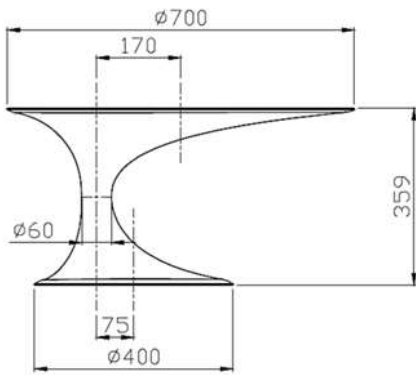

PERLA

Specifications:

- Crate size : W 750 x D 750 x H 450mm
- Gross Weight: 46Kg

Features:

- Table
- Smooth matt white finish (gloss by custom order)
- Italian Design & Engineering
- Solid Material
- Scratch and Stain resistance
- Repairable Material

As part of MODA commitment to quality products. Information provided in this data sheet is representative of the actual product available at the time of printing. Due to our commitment to continuous product design and development, the designs and specifications depicted are subject to change without notice. Please confirm all particulars with your MODA sales consultant prior to purchase. Each product is covered by a limited warranty. Please see our website for full terms and conditions. This drawing remains the property of MODA and should not be copied or distributed without MODA consent. © 2010 All Dimensions are approximate in mm and are not to scale and can be changed without notice.