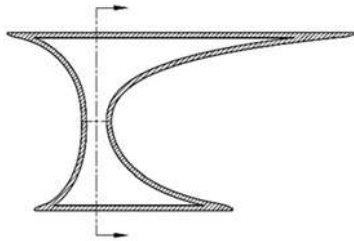

PERLA

Specifications:

- Crate size : W 750 x D 750 x H 450mm
- Gross Weight: 46Kg

Features:

- Table
- Smooth matt white finish (gloss by custom order)
- Italian Design & Engineering
- Solid Material
- Scratch and Stain resistance
- Repairable Material

As part of MODA commitment to quality products. Information provided in this data sheet is representative of the actual product available at the time of printing. Due to our commitment to continuous product design and development, the designs and specifications depicted are subject to change without notice. Please confirm all particulars with your MODA sales consultant prior to purchase. Each product is covered by a limited warranty. Please see our website for full terms and conditions. This drawing remains the property of MODA and should not be copied or distributed without MODA consent. © 2010 All Dimensions are approximate in mm and are not to scale and can be changed without notice.