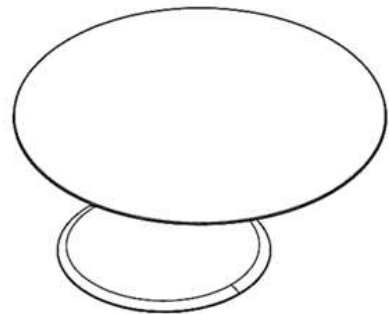

PERLA

Specifications:

- Crate size : W 750 x D 750 x H 450mm
- Gross Weight: 46Kg

Features:

- Table
- Smooth matt white finish (gloss by custom order)
- Italian Design & Engineering
- Solid Material
- Scratch and Stain resistance
- Repairable Material