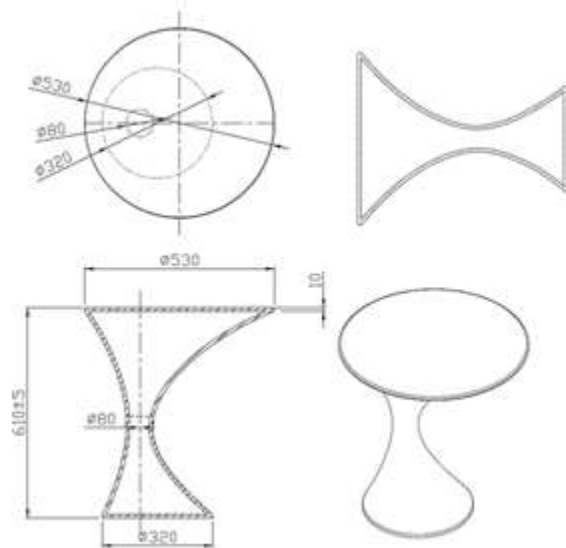

Code: CUUB96aM

Material: Limestone - 70% Limestone Composite

Size: W 530 x D 530 x H 610 mm

Warranty: 10 Years

The last bastion of privacy, a space of peace and tranquility, your Bathroom. Enjoy the look and feel of our European Bathroom fittings and fixtures. Designed and made to the highest international standards.

PERLA

Specifications:

- C rate size:
W 580 x D 580 x H 700 mm
- Gross Weight: 41 Kg

Features:

- Table
- Smooth matt white finish (gloss by custom order)
- Italian Design & Engineering
- Solid Material
- Scratch and Stain resistance
- Repairable Material