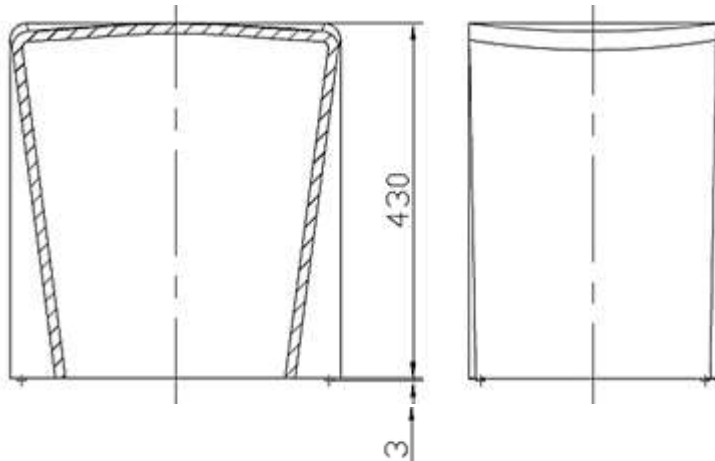

**Features:**

- Table
- Smooth matt white finish (gloss by custom order)
- Italian Design & Engineering
- Solid Material
- Scratch and Stain resistance
- Repairable Material

**Specifications:**

- Crate size: W 450 x D 350 x H 450 mm
- Gross Weight: 27Kg