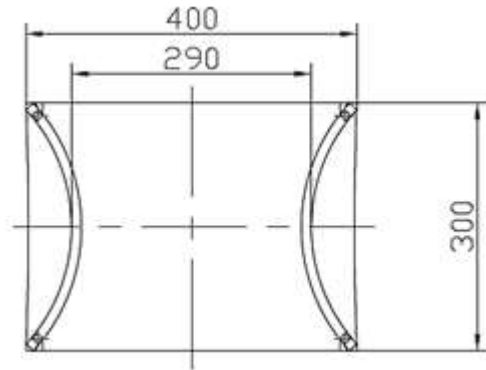

Features:

- Table
- Smooth matt white finish (gloss by custom order)
- Italian Design & Engineering
- Solid Material
- Scratch and Stain resistance
- Repairable Material