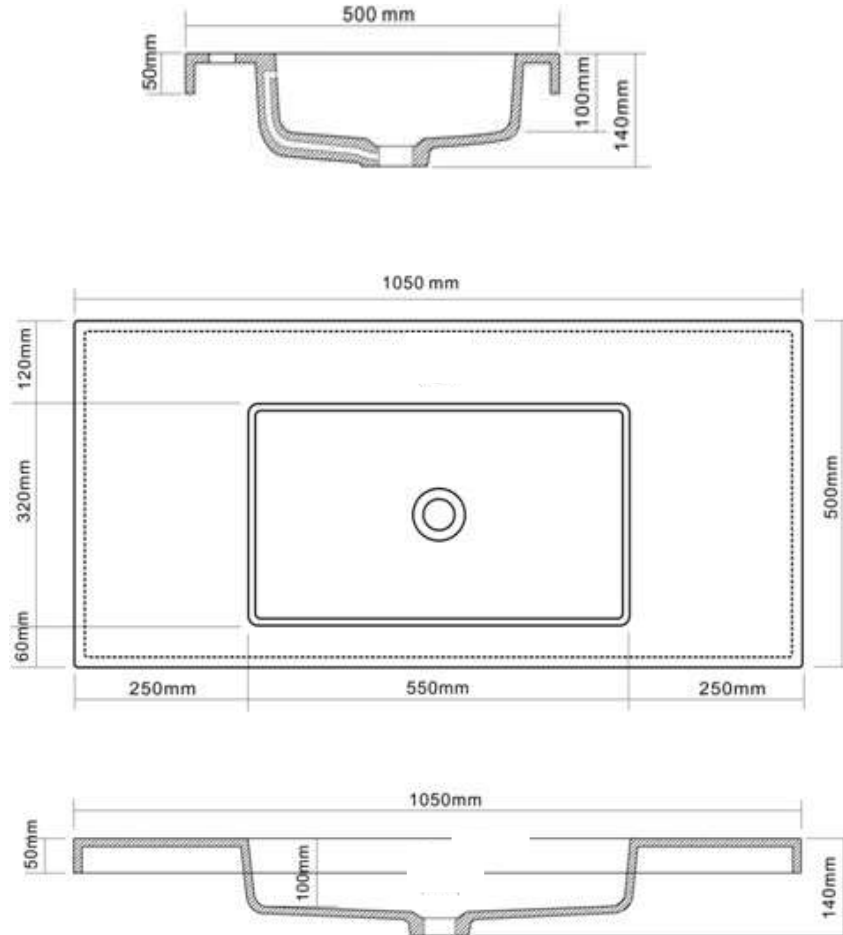

moda

STONE BASIN

- Code: CUUB89G
- Semi Inset / Vanity Basin
- Dimensions – 1050L x 500W x 140H mm
- 70% Limestone Composite
- 10yr Warranty
- Gloss White Finish
- No Tap Hole
- 32mm waste (not included)
- Repairable
- (Image is for display purposes only)

Our Beautiful Stone Basin Series are constructed of thick reconstituted limestone with a 70/30 to resin ratio, are smooth and silky to the touch.

The last bastion of privacy, a space of peace and tranquility, your Bathroom. Enjoy the look and feel of our European Bathroom fittings and fixtures. Designed and made to the highest International standards.

As part of MODA commitment to quality products. Information provided in this data sheet is representative of the actual product available at the time of printing. Due to our commitment to continuous product design and development, the designs and specifications depicted are subject to change without notice. Please confirm all particulars with your MODA sales consultant prior to purchase. Each product is covered by a limited warranty. Please see our website for full terms and conditions. This drawing remains the property of MODA and should not be copied or distributed without MODA consent. © 2010 All Dimensions are approximate in mm and are not to scale and can be changed without notice.