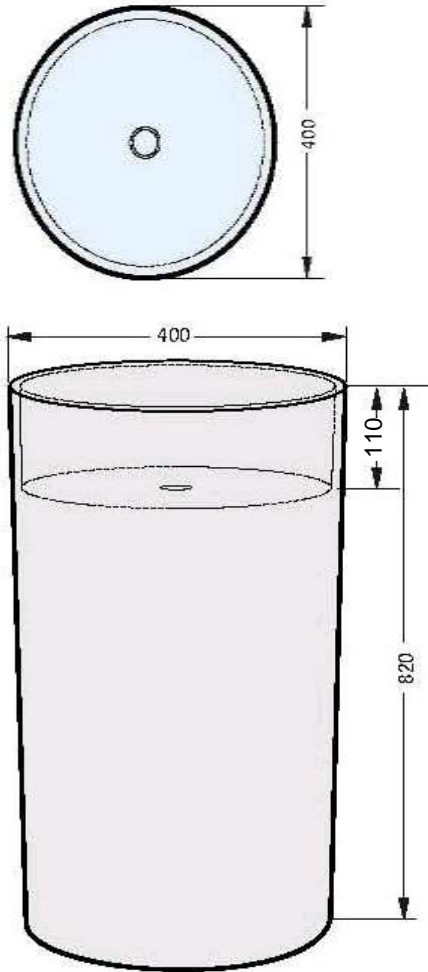

moda

STONE BASIN

- Code: CUUB83
- Pedestal Basin
- Dimensions – 400 DIA x 820H mm
- 70% Limestone Composite
- 10yr Warranty
- Smooth Solid Matt or Gloss Finish
- No Tap Hole
- 32mm waste
- Repairable
- Australian Standard (SAI)

Our Beautiful Stone Basin Series are constructed of thick reconstituted limestone with a 70/30 to resin ratio, are smooth and silky to the touch.

The last bastion of privacy, a space of peace and tranquility, your Bathroom. Enjoy the look and feel of our European Bathroom fittings and fixtures. Designed and made to the highest international standards.