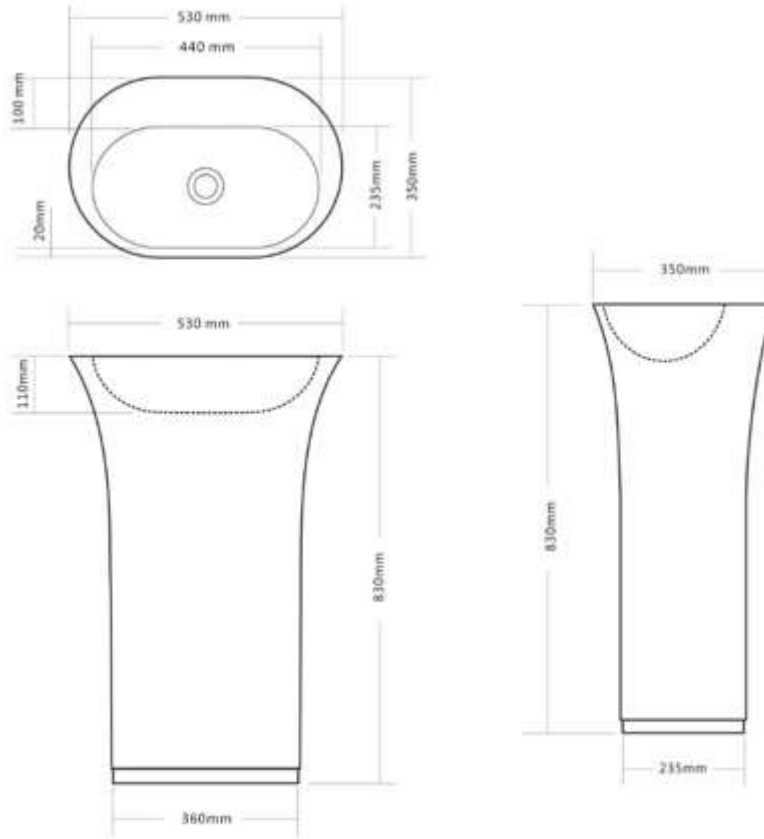

moda

- Code: CUUB80MA
- 70% Limestone Compo:
- 10yr Warranty
- Smooth Solid Matt or Gloss White Finish
- Freestanding
- .No Tap Hole included
- Repairable
- Australian Standard (SAI)

STONE BASIN

Our Beautiful Stone Basin Series are constructed of thick reconstituted limestone with a 70/30 to resin ratio, are smooth and silky to the touch.

As part of MODA commitment to quality products. Information provided in this data sheet is representative of the actual product available at the time of printing. Due to our commitment to continuous product design and development, the designs and specifications depicted are subject to change without notice. Please confirm all particulars with your MODA sales consultant prior to purchase. Each product is covered by a limited warranty. Please see our website for full terms and conditions. This drawing remains the property of MODA and should not be copied or distributed without MODA consent. © 2010 All Dimensions are approximate in mm and are not to scale and can be changed without notice.