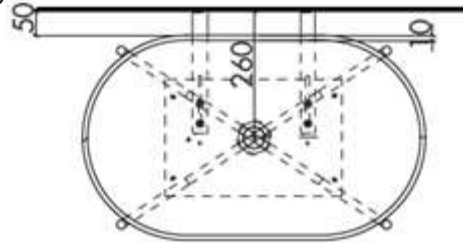

**Code:** CUUB42MB

**Material:** Isostone - 70% Limestone Composite

**Size:** W 700 x D 430 x H 870 mm

**Warranty:** 10 Years

**Features:**

- Freestanding Basin with Metal Legs
- Smooth matt white finish (gloss by custom order)
- Italian Design & Engineering
- Available in Matt Black & Satin Brass legs
- Solid Material
- Scratch and Stain resistance
- Repairable Material

## LILIANA

**Specifications:**

- Net Weight: 21Kg
- Crate size: L 810, W 540, H 540mm
- Gross Weight: 29Kg

The last bastion of privacy, a space of peace and tranquility, your Bathroom. Enjoy the look and feel of our European Bathroom fittings and fixtures. Designed and made to the highest international standards.