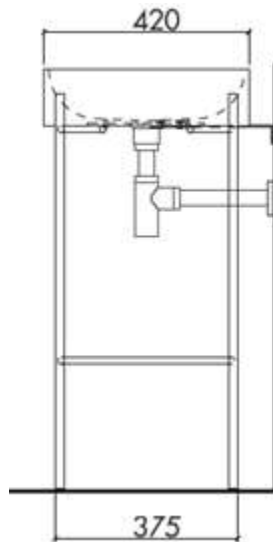

**Code:** CUUB42MB

**Material:** Isostone - 70% Limestone Composite

**Size:** W 700 x D 430 x H 870 mm

**Warranty:** 10 Years

**Features:**

- Freestanding Basin with Metal Legs
- Smooth matt white finish (gloss by custom order)
- Italian Design & Engineering
- Available in Matt Black & Satin Brass legs
- Solid Material
- Scratch and Stain resistance
- Repairable Material

## LILIANA

**Specifications:**

- Net Weight: 21Kg
- Crate size: L 810, W 540, H 540mm
- Gross Weight: 29Kg

The last bastion of privacy, a space of peace and tranquility, your Bathroom. Enjoy the look and feel of our European Bathroom fittings and fixtures. Designed and made to the highest international standards.