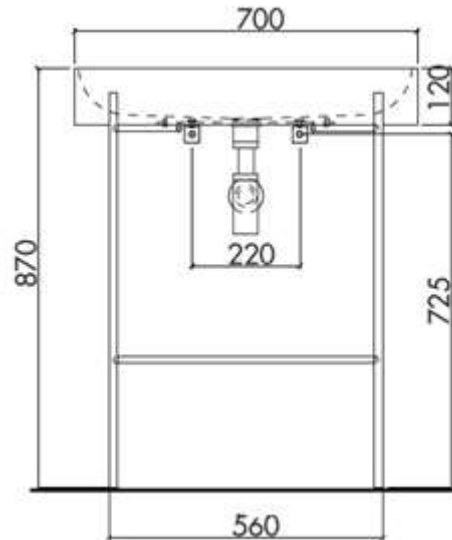

**Code:** CUUB42MB

**Material:** Isostone - 70% Limestone Composite

**Size:** W 700 x D 430 x H 870 mm

**Warranty:** 10 Years

**Features:**

- Freestanding Basin with Metal Legs
- Smooth matt white finish (gloss by custom order)
- Italian Design & Engineering
- Available in Matt Black & Satin Brass legs
- Solid Material
- Scratch and Stain resistance
- Repairable Material

## LILIANA

**Specifications:**

- Net Weight: 21Kg
- Crate size: L 810, W 540, H 540mm
- Gross Weight: 29Kg

The last bastion of privacy, a space of peace and tranquility, your Bathroom. Enjoy the look and feel of our European Bathroom fittings and fixtures. Designed and made to the highest international standards.