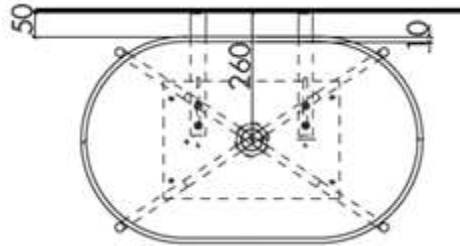

**Code:** CUUB42MA

**Material:** Isostone - 70% Limestone Composite

**Size:** W 700 x D 430 x H 870 mm

**Warranty:** 10 Years

**Features:**

- Freestanding Basin with Metal Legs
- Smooth matt white finish (gloss by custom order)
- Italian Design & Engineering
- Available in Matt Black & Satin Brass legs
- Solid Material
- Scratch and Stain resistance
- Repairable Material

## LILIANA

**Specifications:**

- Net Weight: 21Kg
- Crate size : L 810, W 540, H 540mm
- Gross Weight: 29Kg

The last bastion of privacy, a space of peace and tranquility, your Bathroom. Enjoy the look and feel of our European Bathroom fittings and fixtures. Designed and made to the highest international standards.