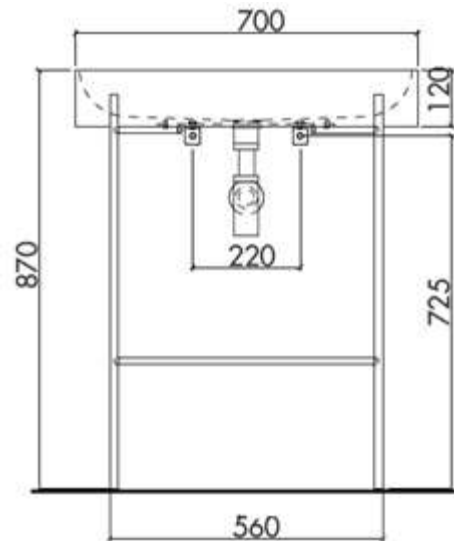

**Code:** CUUB42MA

**Material:** Isostone - 70% Limestone Composite

**Size:** W 700 x D 430 x H 870 mm

**Warranty:** 10 Years

**Features:**

- Freestanding Basin with Metal Legs
- Smooth matt white finish (gloss by custom order)
- Italian Design & Engineering
- Available in Matt Black & Satin Brass legs
- Solid Material
- Scratch and Stain resistance
- Repairable Material

## LILIANA

**Specifications:**

- Net Weight: 21Kg
- Crate size : L 810, W 540, H 540mm
- Gross Weight: 29Kg

The last bastion of privacy, a space of peace and tranquility, your Bathroom. Enjoy the look and feel of our European Bathroom fittings and fixtures. Designed and made to the highest international standards.