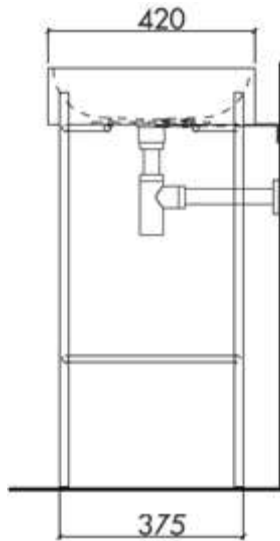

**Code:** CUUB42MA

**Material:** Isostone - 70% Limestone Composite

**Size:** W 700 x D 430 x H 870 mm

**Warranty:** 10 Years

**Features:**

- Freestanding Basin with Metal Legs
- Smooth matt white finish (gloss by custom order)
- Italian Design & Engineering
- Available in Matt Black & Satin Brass legs
- Solid Material
- Scratch and Stain resistance
- Repairable Material

## LILIANA

**Specifications:**

- Net Weight: 21Kg
- Crate size : L 810, W 540, H 540mm
- Gross Weight: 29Kg

The last bastion of privacy, a space of peace and tranquility, your Bathroom. Enjoy the look and feel of our European Bathroom fittings and fixtures. Designed and made to the highest international standards.