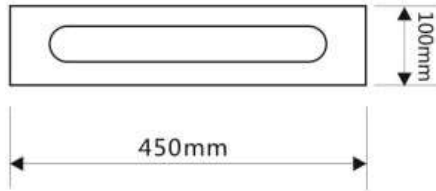

moda

Wall Hung STONE BASIN

- Code: CUUB37M
- Wall Hung
- Dimensions – 600x450x100mm
- 70% Limestone Composite
- 10yr Warranty
- Smooth Solid Matt Finish
- No Tap Hole
- 32mm waste
- Repairable

The last bastion of privacy, a space of peace and tranquility, your Bathroom. Enjoy the look and feel of our European Bathroom fittings and fixtures. Designed and made to the highest International standards.

Our Beautiful Stone Basin Series are constructed of thick reconstituted limestone with a 70/30 to resin ratio, are smooth and silky to the touch.

As part of MODA commitment to quality products. Information provided in this data sheet is representative of the actual product available at the time of printing. Due to our commitment to continuous product design and development, the designs and specifications depicted are subject to change without notice. Please confirm all particulars with your MODA sales consultant prior to purchase. Each product is covered by a limited warranty. Please see our website for full terms and conditions. This drawing remains the property of MODA and should not be copied or distributed without MODA consent. © 2010 All Dimensions are approximate in mm and are not to scale and can be changed without notice.