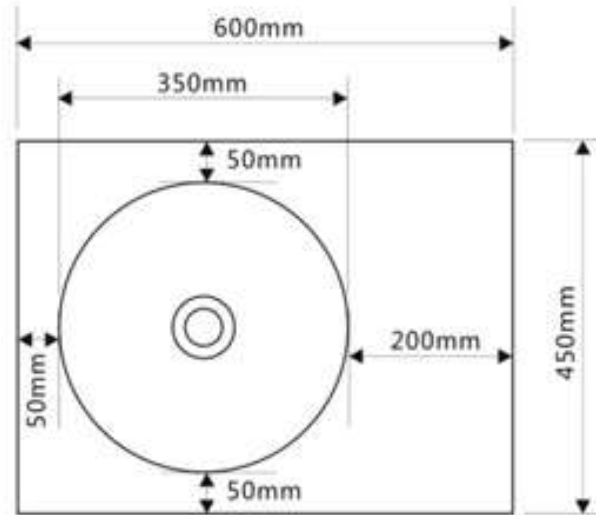

moda

Wall Hung STONE BASIN

- Code: CUUB37M
- Wall Hung
- Dimensions – 600x450x100mm
- 70% Limestone Composite
- 10yr Warranty
- Smooth Solid Matt Finish
- No Tap Hole
- 32mm waste
- Repairable

The last bastion of privacy, a space of peace and tranquility, your Bathroom. Enjoy the look and feel of our European Bathroom fittings and fixtures. Designed and made to the highest International standards.

Our Beautiful Stone Basin Series are constructed of thick reconstituted limestone with a 70/30 to resin ratio, are smooth and silky to the touch.

As part of MODA commitment to quality products. Information provided in this data sheet is representative of the actual product available at the time of printing. Due to our commitment to continuous product design and development, the designs and specifications depicted are subject to change without notice. Please confirm all particulars with your MODA sales consultant prior to purchase. Each product is covered by a limited warranty. Please see our website for full terms and conditions. This drawing remains the property of MODA and should not be copied or distributed without MODA consent. © 2010 All Dimensions are approximate in mm and are not to scale and can be changed without notice.