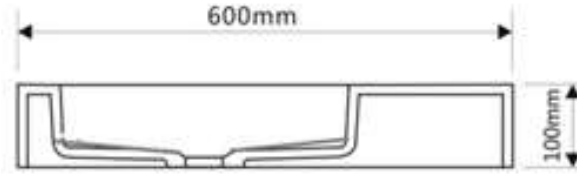

moda

Wall Hung STONE BASIN

- Code: CUUB37M
- Wall Hung
- Dimensions – 600x450x100mm
- 70% Limestone Composite
- 10yr Warranty
- Smooth Solid Matt Finish
- No Tap Hole
- 32mm waste
- Repairable

The last bastion of privacy, a space of peace and tranquility, your Bathroom. Enjoy the look and feel of our European Bathroom fittings and fixtures. Designed and made to the highest International standards.

Our Beautiful Stone Basin Series are constructed of thick reconstituted limestone with a 70/30 to resin ratio, are smooth and silky to the touch.

As part of MODA commitment to quality products. Information provided in this data sheet is representative of the actual product available at the time of printing. Due to our commitment to continuous product design and development, the designs and specifications depicted are subject to change without notice. Please confirm all particulars with your MODA sales consultant prior to purchase. Each product is covered by a limited warranty. Please see our website for full terms and conditions. This drawing remains the property of MODA and should not be copied or distributed without MODA consent. © 2010 All Dimensions are approximate in mm and are not to scale and can be changed without notice.