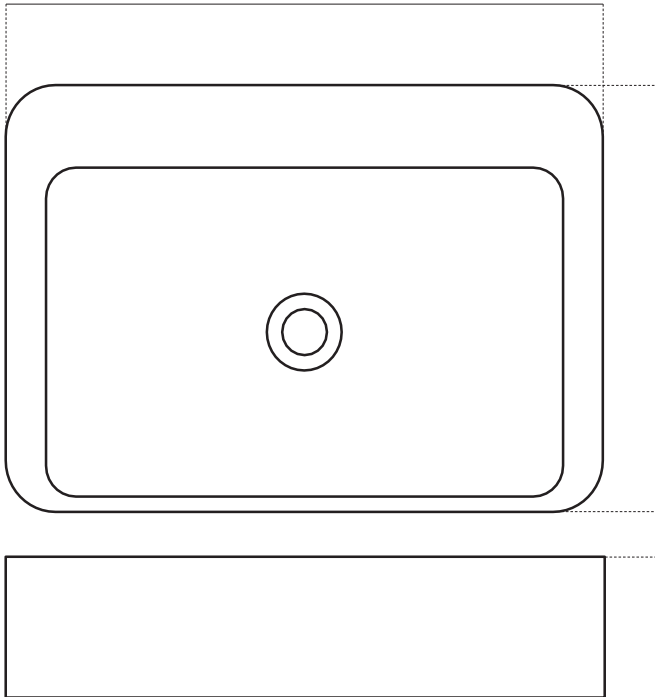

Code: CUUB31M

Material: Isostone - 70% Limestone Composite

Size: W 600 x D 415 x H 105 mm

Warranty: 10 Years

Features:

Smooth matt white finish (gloss by custom order)

Italian Design & Engineering

Solid Material

Suits 32mm waste (not included)

Scratch and Stain resistance

Repairable Material

Australian Standard (SAI)

AS/NZS 3718:2003

KARA

Specifications:

Crate size:

W 600 x D 415 x H 105 mm

Gross Weight: 20Kg

The last bastion of privacy, a space of peace and tranquility, your Bathroom. Enjoy the look and feel of our European Bathroom fittings and fixtures. Designed and made to the highest International standards.