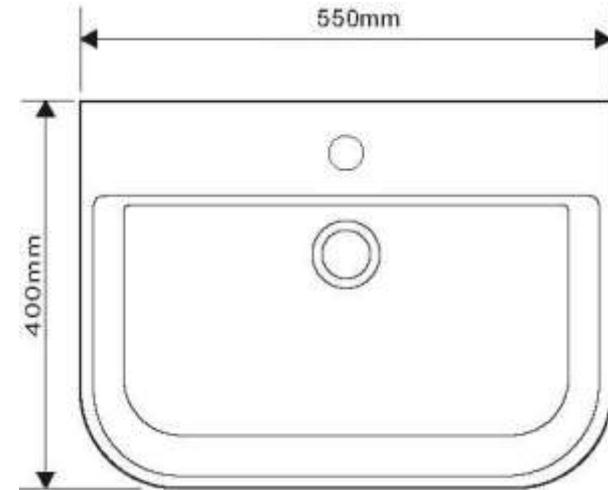

moda

STONE BASIN

- Code: CUUB30MBM
- Bench Mounted only wall facing.
- Dimensions – 550L x 400W x 145H mm
- 70% Limestone Composite
- 10yr Warranty
- Smooth Solid Matt or Gloss White Finish
- No Tap Hole or Overflow
- 32mm waste
- Repairable

Our Beautiful Stone Basin Series are constructed of thick reconstituted limestone with a 70/30 to resin ratio, are smooth and silky to the touch.

The last bastion of privacy, a space of peace and tranquility, your Bathroom. Enjoy the look and feel of our European Bathroom fittings and fixtures. Designed and made to the highest International standards.

www.modabathware.com

As part of MODA commitment to quality products, information provided in this data sheet is representative of the actual product available at the time of printing. Due to our commitment to continuous product design and development, the designs and specifications depicted are subject to change without notice. Please confirm all particulars with your MODA sales consultant prior to purchase. Each product is covered by a limited warranty. Please see our website for full terms and conditions. This drawing remains the property of MODA and should not be copied or distributed without MODA consent. © 2010 All Dimensions are approximate in mm and are not to scale and can be changed without notice.