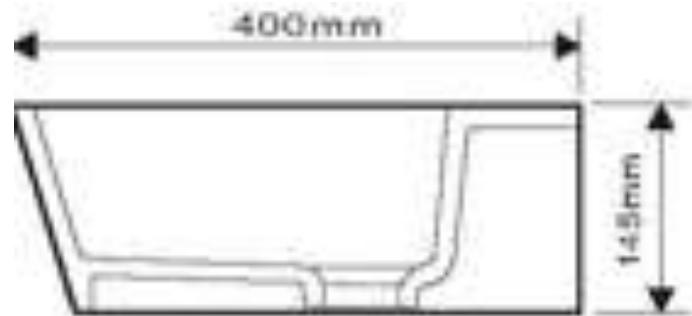

moda

STONE BASIN

- Code: CUUB30MBM
- Bench Mounted only wall facing.
- Dimensions – 550L x 400W x 145H mm
- 70% Limestone Composite
- 10yr Warranty
- Smooth Solid Matt or Gloss White Finish
- No Tap Hole or Overflow
- 32mm waste
- Repairable

Our Beautiful Stone Basin Series are constructed of thick reconstituted limestone with a 70/30 to resin ratio, are smooth and silky to the touch.

The last bastion of privacy, a space of peace and tranquility, your Bathroom. Enjoy the look and feel of our European Bathroom fittings and fixtures. Designed and made to the highest International standards.