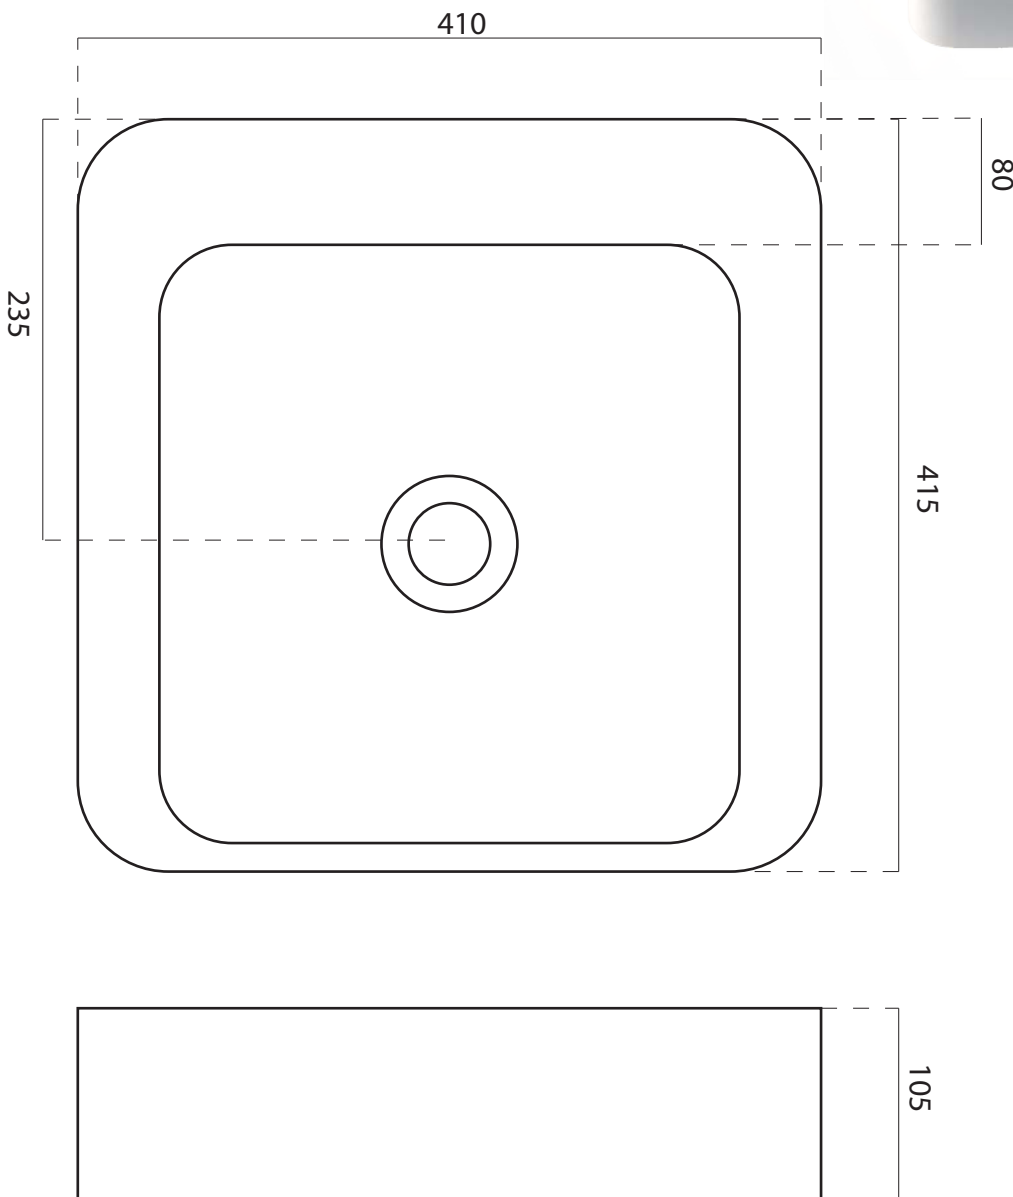

## Code: CUUB28M

**Material:** Isostone - 70% Limestone Composite

**Size:** W 410 x D 415 x H 105 mm

**Warranty:** 10 Years

### Specifications:

- Crate size:  
W 410 x D 415 x H 105 mm
- Gross Weight: 10Kg