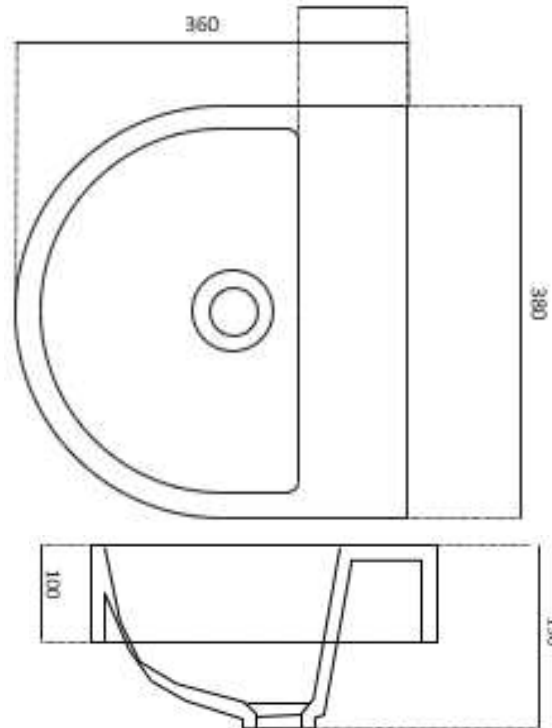

moda

Code: CUUB27M

Material: Isostone - 70% Limestone Composite

Size: W 380 x D 360 x H 190 mm

Warranty: 10 Years

Features:

- Smooth matt white finish (gloss by custom order)
- Italian Design & Engineering
- Solid Material
- Suits 32mm waste (not included)
- Scratch and Stain resistance
- Repairable Material
- Australian Standard (SAI) AS/NZS 3718:2003

DAKOTA

Specifications:

- Crate size:
W 380 x D 360 x H 190 mm
- Gross Weight: 15Kg

The last bastion of privacy, a space of peace and tranquility, your Bathroom. Enjoy the look and feel of our European Bathroom fittings and fixtures. Designed and made to the highest International standards.