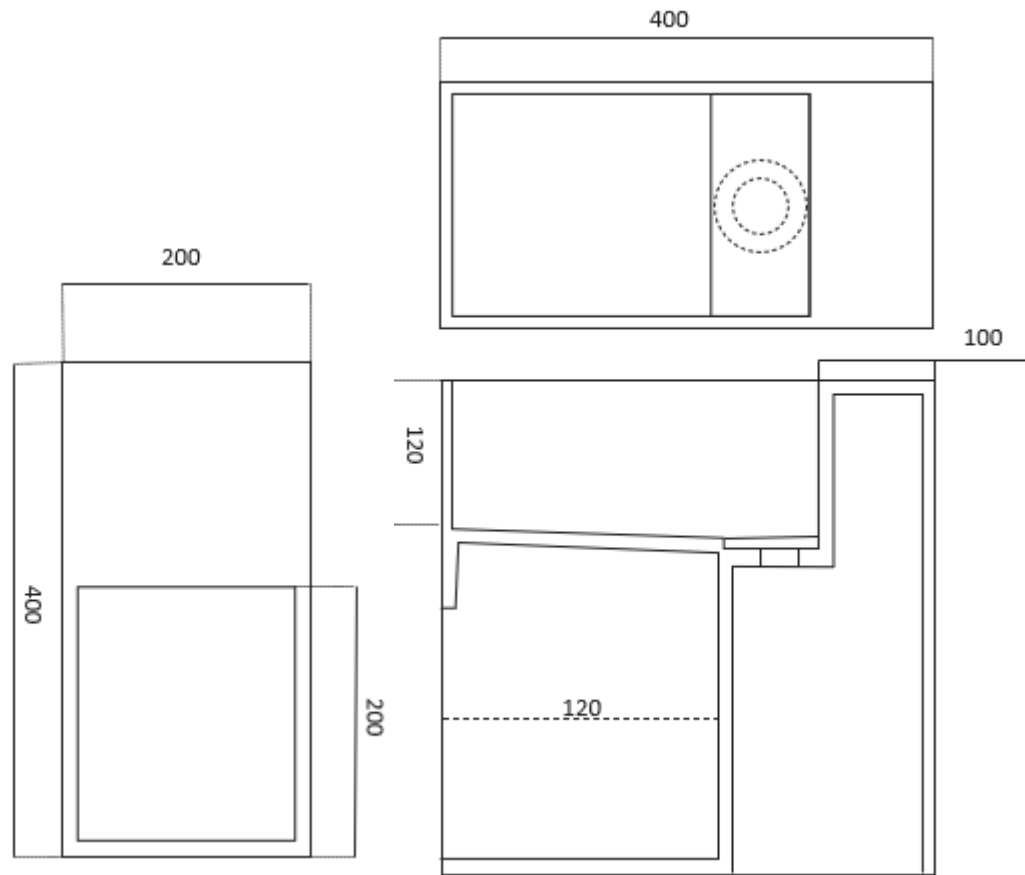

moda

Code: CUUB26M
Material: Isostone - 70% Limestone Composite
Size: W 400 x D 200 x H 400 mm
Warranty: 10 Years

ADELINE

Features:

- Wall Mounted Basin with Brackets
- Smooth matt white finish (gloss by custom order)
- Italian Design & Engineering
- Solid Material
- Suits 32mm waste (not included)
- Scratch and Stain resistance
- Repairable Material
- Australian Standard (SAI) AS/NZS 3718:2003

Specifications:

- Crate size:
W 400 x D 200 x H 400 mm
- Gross Weight: 10Kg

The last bastion of privacy, a space of peace and tranquility, your Bathroom. Enjoy the look and feel of our European Bathroom fittings and fixtures. Designed and made to the highest international standards.