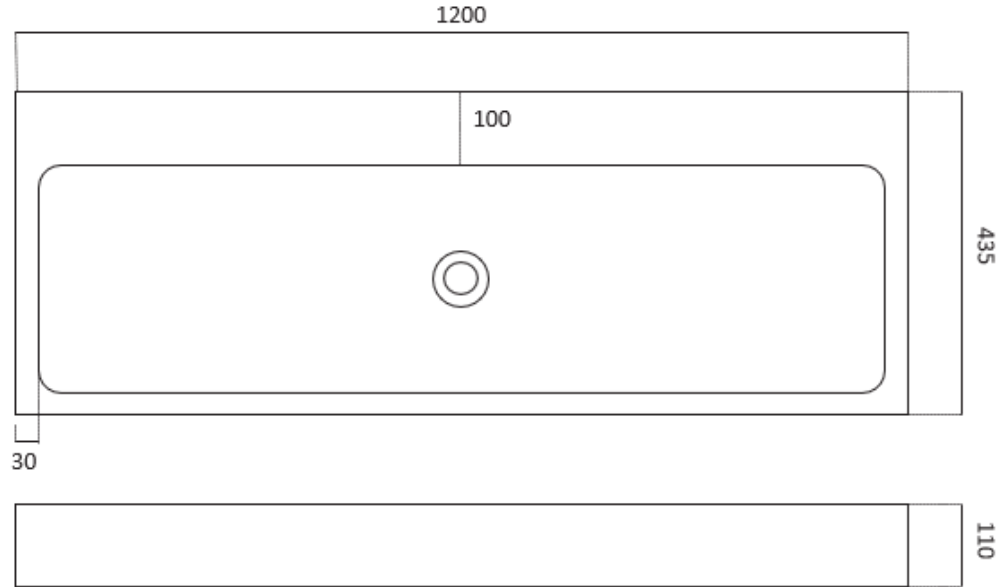

moda

Code: CUUB25M
Material: Isostone - 70% Limestone Composite
Size: W 1200 x D 435 x H 110 mm
Warranty: 10 Years

AALIYAH

Features:

- Wall Mounted Basin with Brackets
- Smooth matt white finish (gloss by custom order)
- Italian Design & Engineering
- Solid Material
- Suits 32mm waste (not included)
- Scratch and Stain resistance
- Repairable Material
- Australian Standard (SAI) AS/NZS 3718:2003

Specifications:

- Crate size:
W 1200 x D 435 x H 110 mm
- Gross Weight: 33Kg

The last bastion of privacy, a space of peace and tranquility, your Bathroom. Enjoy the look and feel of our European Bathroom fittings and fixtures. Designed and made to the highest international standards.