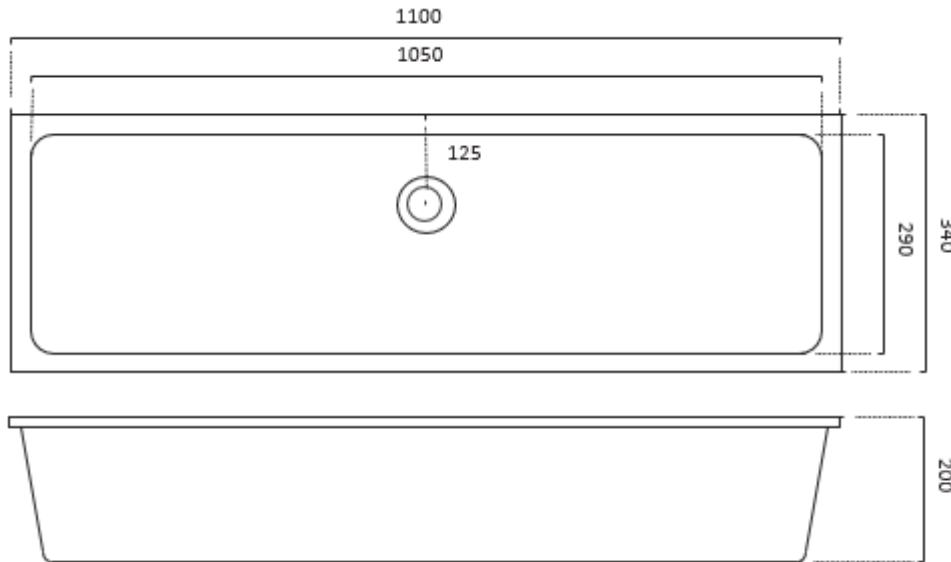

# moda

**Code:** CUUB24M

**Material:** Isostone - 70% Limestone Composite

**Size:** W 1100 x D 340 x H 200 mm

**Warranty:** 10 Years

## Features:

- Undercounter Design
- Smooth matt white finish (gloss by custom order)
- Italian Design & Engineering
- Solid Material
- Suits 32mm waste (not included)
- Scratch and Stain resistance
- Repairable Material
- Australian Standard (SAI) AS/NZS 3718:2003

## Specifications:

- Crate size:  
W 1100 x D 340 x H 200 mm
- Gross Weight: 18Kg

[www.modabathware.com](http://www.modabathware.com)