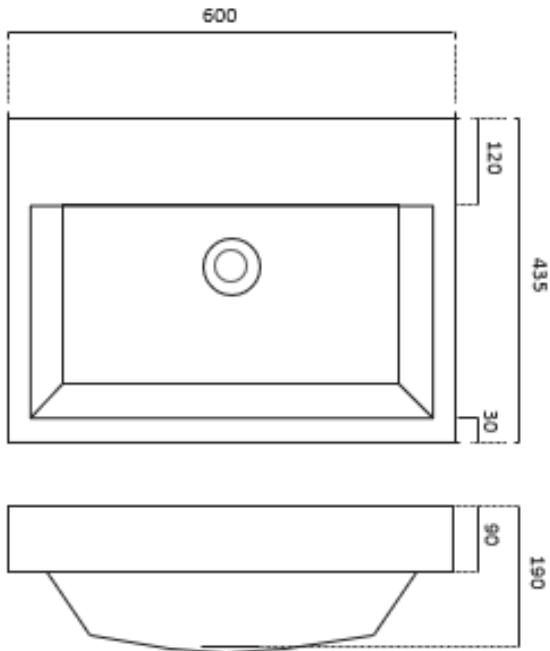

moda

Code: CUUB23M

Material Isostone - 70% Limestone Composite

Size: W 600 x D 435 x H 200 mm

Warranty 10 Years

Features:

- Wall Mounted Basin with Brackets
- Smooth matt white finish (gloss by custom order)
- Italian Design & Engineering
- Solid Material
- Suits 32mm waste (not included)
- Scratch and Stain resistance
- Repairable Material
- Australian Standard (SAI) AS/NZS 3718:2003

GEORGIA

Specifications:

- Crate size:
W 600 x D 435 x H 200 mm
- Gross Weight: 20Kg

The last bastion of privacy, a space of peace and tranquility, your Bathroom. Enjoy the look and feel of our European Bathroom fittings and fixtures. Designed and made to the highest international standards.