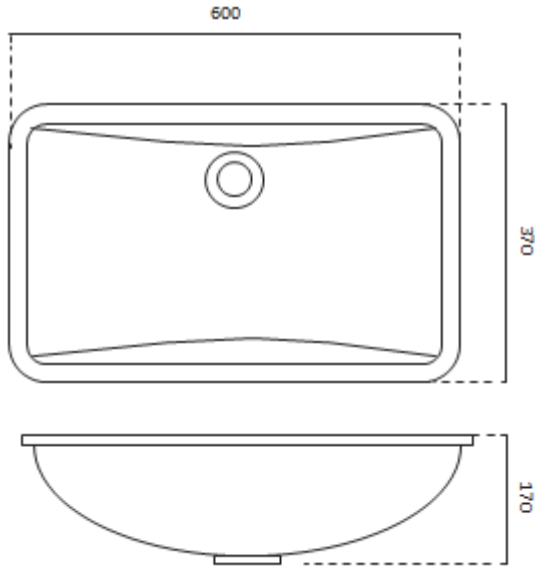

Code: CUUB22M
Material: Isostone - 70% Limestone Composite
Size: W 600 x D 370 x H 170 mm
Warranty: 10 Years

Features:

- Undercounter Design
- Smooth matt white finish (gloss by custom order)
- Italian Design & Engineering
- Solid Material
- Suits 32mm waste (not included)
- Scratch and Stain resistance
- Repairable Material
- Australian Standard (SAI)
AS/NZS 3718:2003

CARLOTA

Specifications:

- Crate size:
W 600 x D 370 x H 170 mm
- Gross Weight: 10Kg

The last bastion of privacy, a space of peace and tranquility, your Bathroom. Enjoy the look and feel of our European Bathroom fittings and fixtures. Designed and made to the highest international standards.