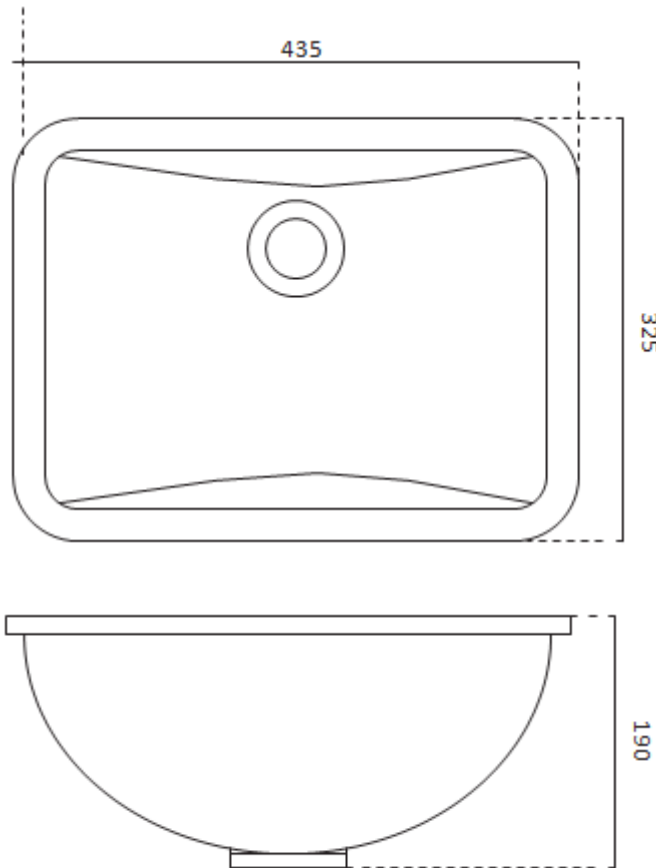

### Features:

- Undercounter Design
- Smooth matt white finish (gloss by custom order)
- Italian Design & Engineering
- Solid Material
- Suits 32mm waste (not included)
- Scratch and Stain resistance
- Repairable Material
- Australian Standard (SAI) AS/NZS 3718:2003

### Specifications:

- Crate size:  
W 435 x D 325 x H 190 mm
- Gross Weight: 10Kg

The last bastion of privacy, a space of peace and tranquility, your Bathroom. Enjoy the look and feel of our European Bathroom fittings and fixtures. Designed and made to the highest international standards.