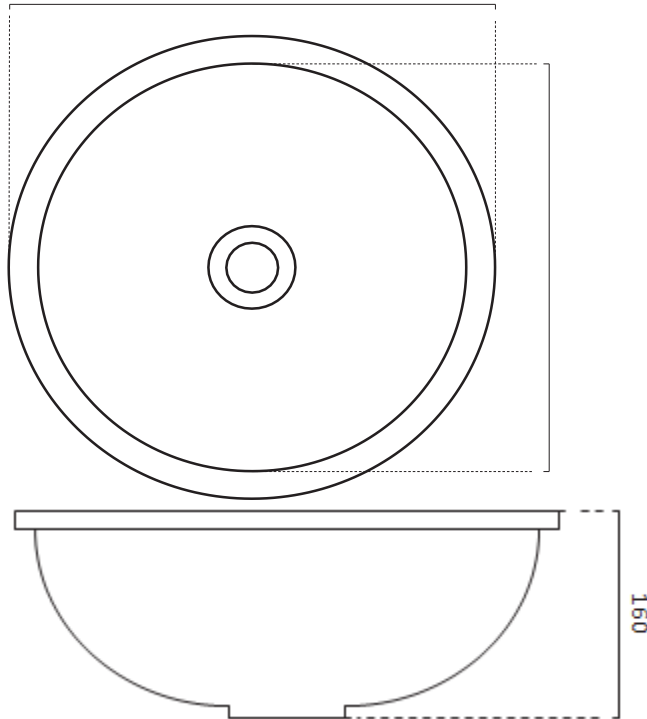

Code: CUUB20M

Material: Isostone - 70% Limestone Composite

Size: W 420 x D 420 x H 160 mm

Warranty: 10 Years

Features:

- Undercounter Design
- Smooth matt white finish (gloss by custom order)
- Italian Design & Engineering
- Solid Material
- Suits 32mm waste (not included)
- Scratch and Stain resistance
- Repairable Material
- Australian Standard (SAI)
- AS/NZS 3718:2003

MAX

Specifications:

- Crate size:
W 420 x D 420 x H 160 mm
- Gross Weight: 10Kg

The last bastion of privacy, a space of peace and tranquility, your Bathroom. Enjoy the look and feel of our European Bathroom fittings and fixtures. Designed and made to the highest international standards.