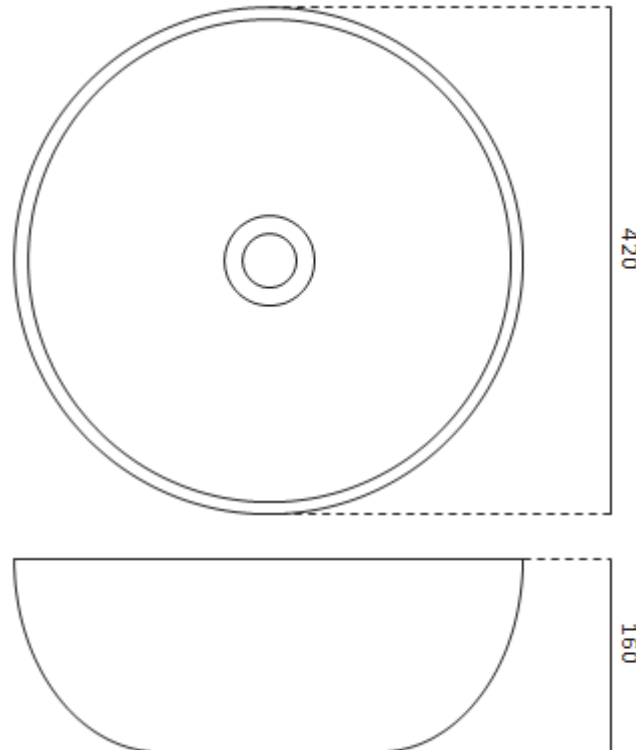

Code: CUUB19M

Material: Isostone - 70%Limestone Composite

Size: W 420 x D 420 x H 160 mm

Warranty: 10 Years

Features:

- Smooth matt white finish (gloss by custom order)
- Italian Design & Engineering
- Solid Material
- Suits 32mm waste (not included)
- Scratch and Stain resistance
- Repairable Material
- Australian Standard (SAI) 3718:2003

MYCHELLE

Specifications:

- Crate size:
W 420 x D 420 x H 160 mm
- Gross Weight: 10Kg

The last bastion of privacy, a space of peace and tranquility, your Bathroom. Enjoy the look and feel of our European Bathroom fittings and fixtures. Designed and made to the highest International standards.