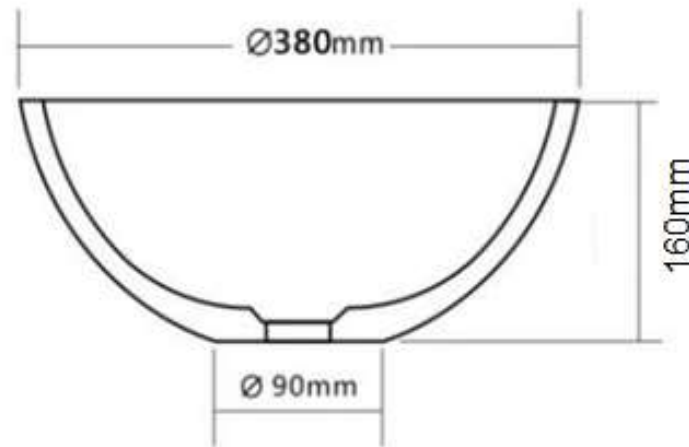

moda

STONE BASIN

- Code: CUUB19BM
- 70% Limestone Composite
- 10yr Warranty
- Smooth Solid Matt White Finish
- Countertop
- No Tap Hole
- Repairable

The last bastion of privacy, a space of peace and tranquility, your Bathroom. Enjoy the look and feel of our European Bathroom fittings and fixtures. Designed and made to the highest International standards.

As part of MODA commitment to quality products. Information provided in this data sheet is representative of the actual product available at the time of printing. Due to our commitment to continuous product design and development, the designs and specifications depicted are subject to change without notice. Please confirm all particulars with your MODA sales consultant prior to purchase. Each product is covered by a limited warranty. Please see our website for full terms and conditions. This drawing remains the property of MODA and should not be copied or distributed without MODA consent. © 2010 All Dimensions are approximate in mm and are not to scale and can be changed without notice.