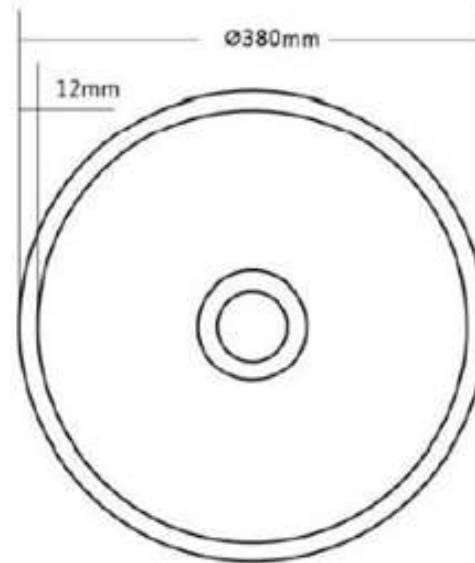

moda

STONE BASIN

- Code: CUUB19BM
- 70% Limestone Composite
- 10yr Warranty
- Smooth Solid Matt White Finish
- Countertop
- No Tap Hole
- Repairable

The last bastion of privacy, a space of peace and tranquility, your Bathroom. Enjoy the look and feel of our European Bathroom fittings and fixtures. Designed and made to the highest International standards.

As part of MODA commitment to quality products. Information provided in this data sheet is representative of the actual product available at the time of printing. Due to our commitment to continuous product design and development, the designs and specifications depicted are subject to change without notice. Please confirm all particulars with your MODA sales consultant prior to purchase. Each product is covered by a limited warranty. Please see our website for full terms and conditions. This drawing remains the property of MODA and should not be copied or distributed without MODA consent. © 2010 All Dimensions are approximate in mm and are not to scale and can be changed without notice.