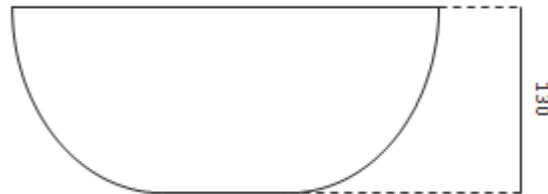

**Code:** CUUB19AM

**Material:** Isostone - 70% Limestone Composite

**Size:** W 300 x D 300 x H 130 mm

**Warranty:** 10 Years

**Features:**

- Smooth matt white finish (gloss by custom order)
- Italian Design & Engineering
- Solid Material
- Suits 32mm waste (not included)
- Scratch and Stain resistance
- Repairable Material
- Australian Standard (SAI) AS/NZS 3718:2003

## MYCHELLE lite

**Specifications:**

- Crate size: W 300 x D 300 x H 130 mm
- Gross Weight: 8Kg

The last bastion of privacy, a space of peace and tranquility, your Bathroom. Enjoy the look and feel of our European Bathroom fittings and fixtures. Designed and made to the highest international standards.