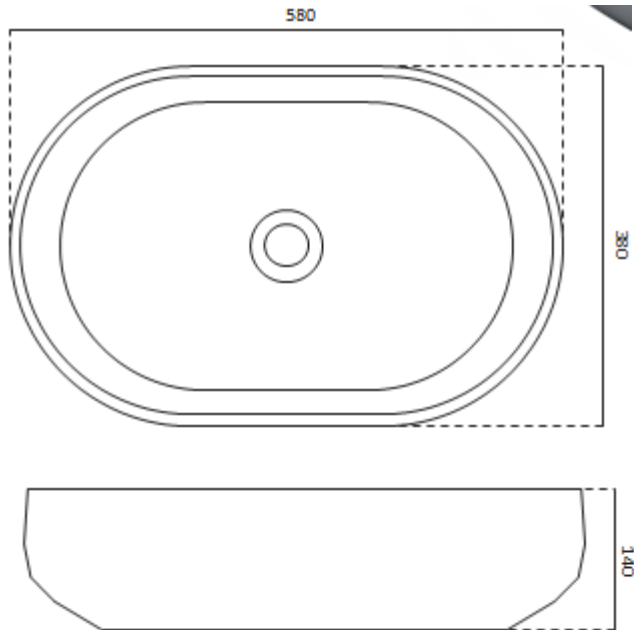

Code : CUUB15M

Material: Isostone - 70% Limestone Composite

Size: W 580 x D 380 x H 140 mm

Warranty: 10 Years

Features:

- Smooth matt white finish (gloss by custom order)
- Italian Design & Engineering
- Solid Material
- Suits 32mm waste (not included)
- Scratch and Stain resistance
- Repairable Material
- Australian Standard (SAI)
- AS/NZS 3718:2003

ARLETA

Specifications:

- Crate size:
W 580 x D 380 x H 140 mm
- Gross Weight: 10Kg

The last bastion of privacy, a space of peace and tranquility, your Bathroom. Enjoy the look and feel of our European Bathroom fittings and fixtures. Designed and made to the highest International standards.