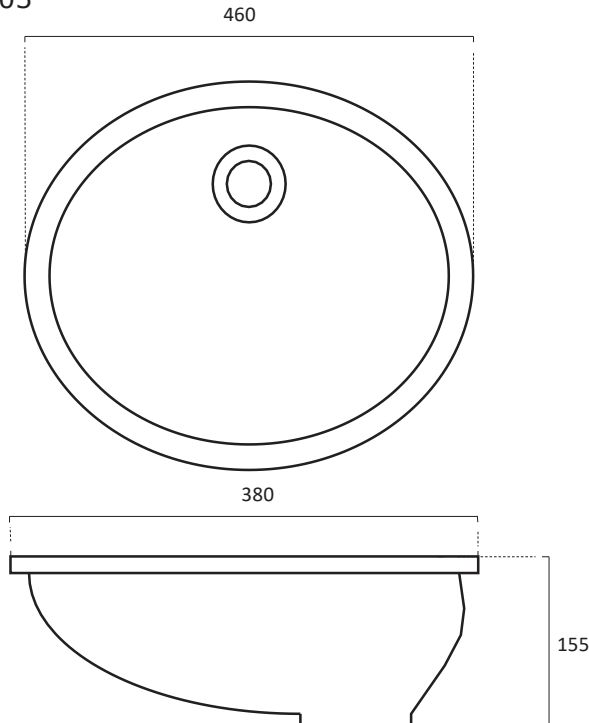

Code: CUUB13M

Material: Isostone - 70% Limestone Composite

Size: W 460 x D 380 x H 155 mm

Warranty: 10 Years

Features:

- Undercounter Design
- Smooth matt white finish (gloss by custom order)
- Italian Design & Engineering
- Solid Material
- Suits 32mm waste (not included)
- Scratch and Stain resistance
- Repairable Material
- Australian Standard (SAI)
- AS/NZS 3718:2003

MAXIME

Specifications:

- Crate size:
W 460 x D 380 x H 155 mm
- Gross Weight: 10Kg

The last bastion of privacy, a space of peace and tranquility, your Bathroom. Enjoy the look and feel of our European Bathroom fittings and fixtures. Designed and made to the highest international standards.

As part of MODA commitment to quality products. Information provided in this data sheet is representative of the actual product available at the time of printing. Due to our commitment to continuous product design and development, the designs and specifications depicted are subject to change without notice. Please confirm all particulars with your MODA sales consultant prior to purchase. Each product is covered by a limited warranty. Please see our website for full terms and conditions. This drawing remains the property of MODA and should not be copied or distributed without MODA consent. © 2010 All Dimensions are approximate in mm and are not to scale and can be changed without notice.