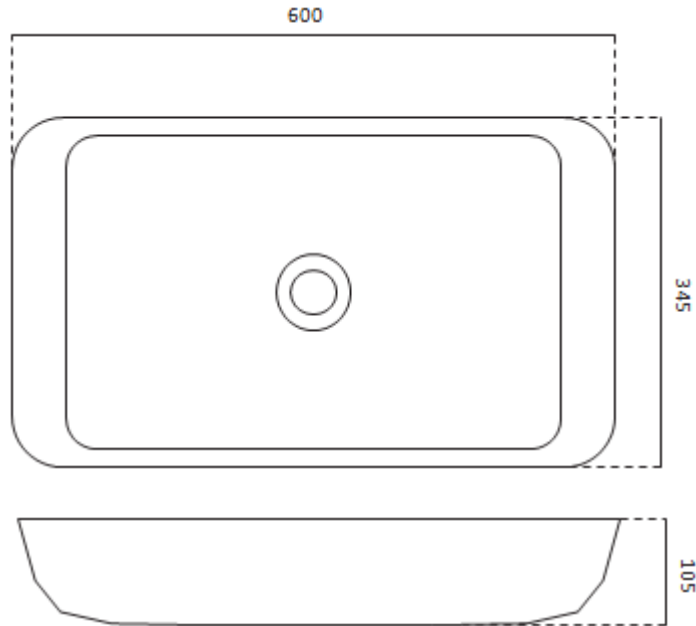

**Features:**

- Smooth matt white finish (gloss by custom order)
- Italian Design & Engineering
- Solid Material
- Suits 32mm waste (not included)
- Scratch and Stain resistance
- Repairable Material
- Australian Standard (SAI)  
AS/NZS 3718:2003

## CARINA

**Specifications:**

- Crate size:  
W 600 x D 345 x H 105 mm
- Gross Weight: 10Kg

The last bastion of privacy, a space of peace and tranquility, your Bathroom. Enjoy the look and feel of our European Bathroom fittings and fixtures. Designed and made to the highest international standards.