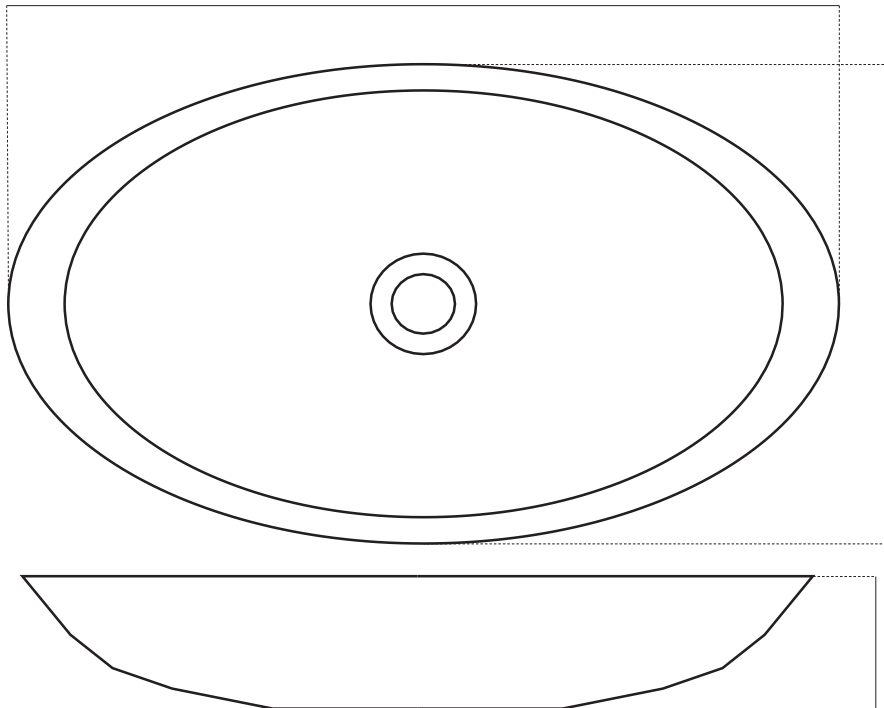

Code: CUUB06M

Material: Isostone - 70%Limestone Composite

Size: W 600 xD 350 xH 105 mm

Warranty: 10 Years

Features:

- Smooth matt white finish (gloss by custom order)
- Italian Design & Engineering
- Solid Material
- Suits 32mm waste (not included)
- Scratch and Stain resistance
- Repairable Material
- Australian Standard (SAI) AS/NZS 3718:2003

LORENZA

Specifications:

- Crate size:
W 600 x D 350 x H 105 mm
- Gross Weight: 10Kg

The last bastion of privacy, a space of peace and tranquility, your Bathroom. Enjoy the look and feel of our European Bathroom fittings and fixtures. Designed and made to the highest international standards.