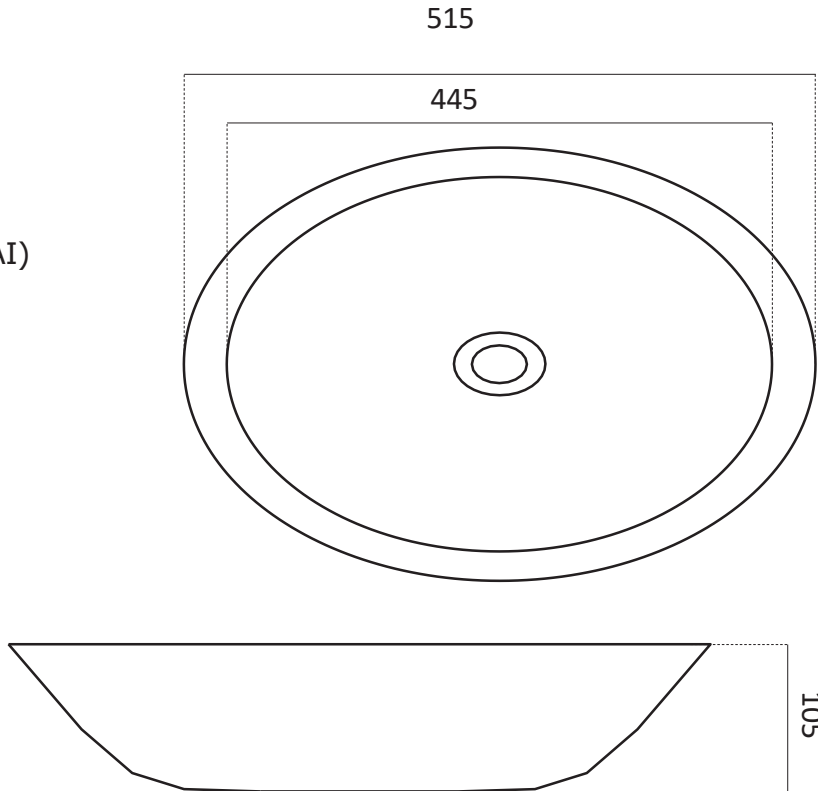

Code: CUUB05M

Material: Isostone - 70% Limestone Composite

Size: W 515 x D 515 x H 105 mm

Warranty: 10 Years

Features:

- Smooth matt white finish (gloss by custom order)
- Italian Design & Engineering
- Solid Material
- Suits 32mm waste (not included)
- Scratch and Stain resistance
- Repairable Material
- Australian Standard (SAI) AS/NZS 3718:2003

CIANA

Specifications:

- Crate size: W 515 x D 515 x H 105 mm
- Gross Weight: 10Kg

The last bastion of privacy, a space of peace and tranquility, your Bathroom. Enjoy the look and feel of our European Bathroom fittings and fixtures. Designed and made to the highest International standards.