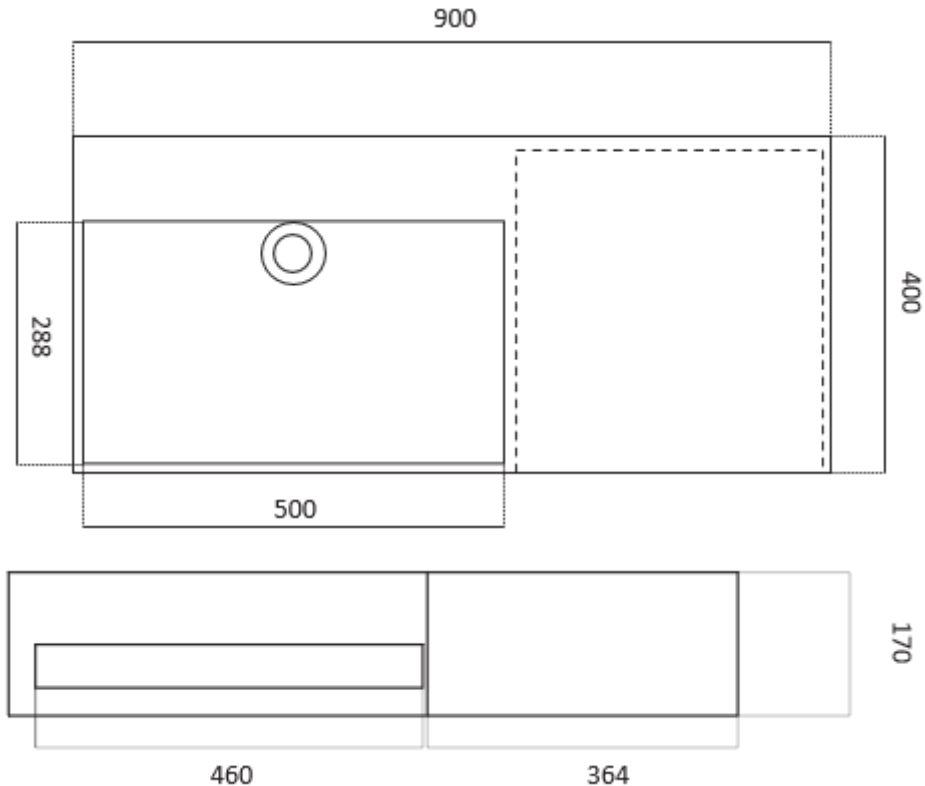

moda

Code: COC078
Material: Isostone - 70% Limestone Composite
Size: W 900 x D 400 x H 170 mm
Warranty: 10 Years

FABIANA

Features:

- Includes Soft Close Drawer
- Wall Mounted Basin with Brackets
- Smooth matt white finish (gloss by custom order)
- Italian Design & Engineering
- No Tap Hole - Drillable Material if needed
- Solid Material
- Suits 32mm waste (not included)
- Scratch and Stain resistance
- Repairable Material
- Australian Standard (SAI) AS/NZS 3718:2003

Specifications:

- Crate size:
W 920 x D 420 x H 190 mm
- Gross Weight: 30Kg

The last bastion of privacy, a space of peace and tranquility, your Bathroom. Enjoy the look and feel of our European Bathroom fittings and fixtures. Designed and made to the highest International standards.