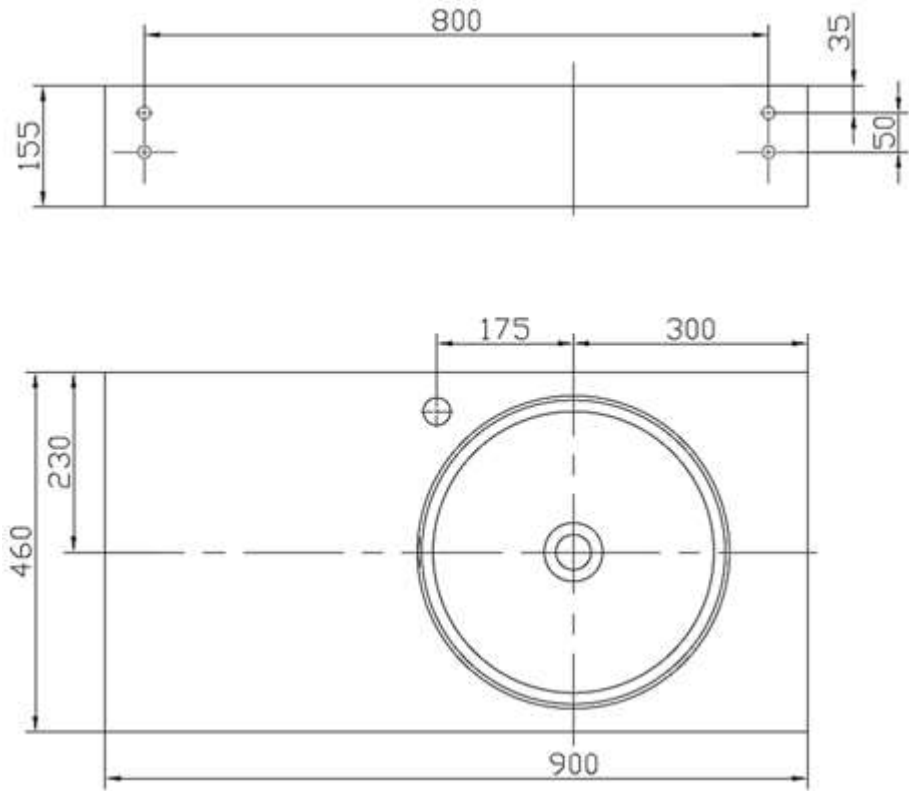

### Features:

- Bench/Wall Mount Basin
- Smooth matt white finish (gloss by custom order)
- Italian Design & Engineering
- Solid Material
- Suits 32mm waste
- Scratch and Stain resistance
- Repairable Material
- Australian Standard (SAI) AS/NZS 3718:2003

### Specifications:

- C r a t e size :  
W 920 x D 480 x H 175 mm
- G r o s s W e i g h t : 25Kg

The last bastion of privacy, a space of peace and tranquility, your Bathroom. Enjoy the look and feel of our European Bathroom fittings and fixtures. Designed and made to the highest international standards.