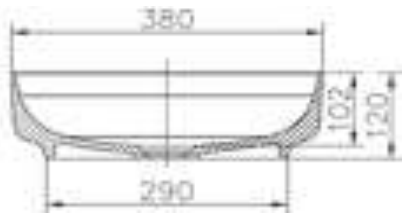

moda

Code: COCO44

Material: Isostone - 70% Limestone Composite

Size: W 550 x D 380 x H 120 mm

Warranty 10 Years

Features:

- Bench Mount Basin
- Smooth matt white finish (gloss by custom order)
- Italian Design & Engineering
- Solid Material
- Suits 32mm waste
- Scratch and Stain resistance
- Repairable Material
- Australian Standard (SAI) AS/NZS 3718:2003

JULETA

Specifications:

- C Rate size:
W 520 x D 400 x H 150 mm
- Gross Weight: 10Kg

The last bastion of privacy, a space of peace and tranquility, your Bathroom. Enjoy the look and feel of our European Bathroom fittings and fixtures. Designed and made to the highest international standards.

As part of MODA commitment to quality products. Information provided in this data sheet is representative of the actual product available at the time of printing. Due to our commitment to continuous product design and development, the designs and specifications depicted are subject to change without notice. Please confirm all particulars with your MODA sales consultant prior to purchase. Each product is covered by a limited warranty. Please see our website for full terms and conditions. This drawing remains the property of MODA and should not be copied or distributed without MODA consent. © 2010 All Dimensions are approximate in mm and are not to scale and can be changed without notice.