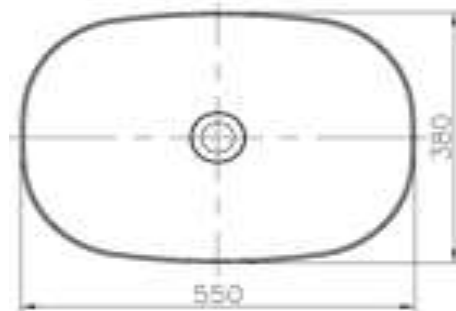

moda

Code: COCO44

Material: Isostone - 70% Limestone Composite

Size: W 550 x D 380 x H 120 mm

Warranty 10 Years

Features:

- Bench Mount Basin
- Smooth matt white finish (gloss by custom order)
- Italian Design & Engineering
- Solid Material
- Suits 32mm waste
- Scratch and Stain resistance
- Repairable Material
- Australian Standard (SAI) AS/NZS 3718:2003

JULETA

Specifications:

- C Rate size:
W 520 x D 400 x H 150 mm
- Gross Weight: 10Kg

The last bastion of privacy, a space of peace and tranquility, your Bathroom. Enjoy the look and feel of our European Bathroom fittings and fixtures. Designed and made to the highest international standards.