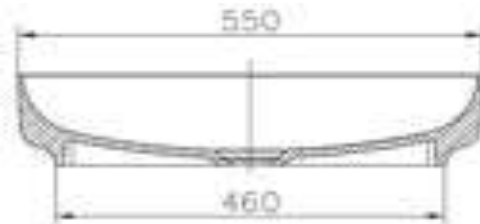

moda

Code: COCO44

Material: Isostone - 70% Limestone Composite

Size: W 550 x D 380 x H 120 mm

Warranty 10 Years

Features:

- Bench Mount Basin
- Smooth matt white finish (gloss by custom order)
- Italian Design & Engineering
- Solid Material
- Suits 32mm waste
- Scratch and Stain resistance
- Repairable Material
- Australian Standard (SAI) AS/NZS 3718:2003

JULETA

Specifications:

- C Rate size:
W 520 x D 400 x H 150 mm
- Gross Weight: 10Kg

The last bastion of privacy, a space of peace and tranquility, your Bathroom. Enjoy the look and feel of our European Bathroom fittings and fixtures. Designed and made to the highest international standards.