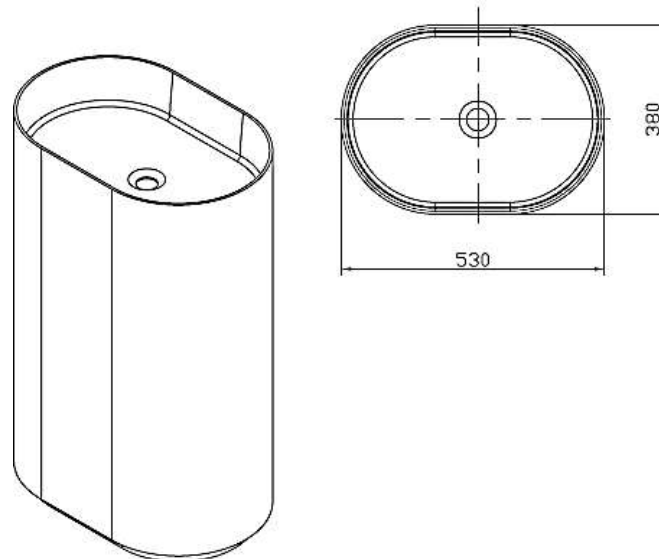

**Code:** COCO43

**Material:** Limestone - 70% Limestone Composite

**Size:** W 530 x D 380 x H 900 mm

**Warranty:** 10 Years

**Features:**

- Freestanding Basin
- Smooth matt white finish (gloss by custom order)
- Italian Design & Engineering
- Solid Material
- Suits 32mm waste
- Scratch and Stain resistance
- Repairable Material
- Australian Standard (SAI) AS/NZS 3718:2003

## MARISOL

**Specifications:**

- C rate size: W 550 x D 430 x H 1000mm
- Gross Weight: 51Kg

The last bastion of privacy, a space of peace and tranquility, your Bathroom. Enjoy the look and feel of our European Bathroom fittings and fixtures. Designed and made to the highest international standards.