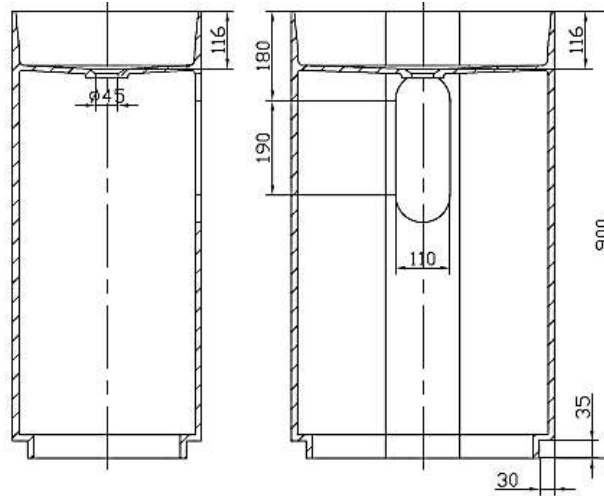

**Code:** COCO43

**Material:** Limestone - 70% Limestone Composite

**Size:** W 530 x D 380 x H 900 mm

**Warranty:** 10 Years

**Features:**

- Freestanding Basin
- Smooth matt white finish (gloss by custom order)
- Italian Design & Engineering
- Solid Material
- Suits 32mm waste
- Scratch and Stain resistance
- Repairable Material
- Australian Standard (SAI) AS/NZS 3718:2003

## MARISOL

**Specifications:**

- C rate size: W 550 x D 430 x H 1000mm
- Gross Weight: 51Kg

The last bastion of privacy, a space of peace and tranquility, your Bathroom. Enjoy the look and feel of our European Bathroom fittings and fixtures. Designed and made to the highest international standards.