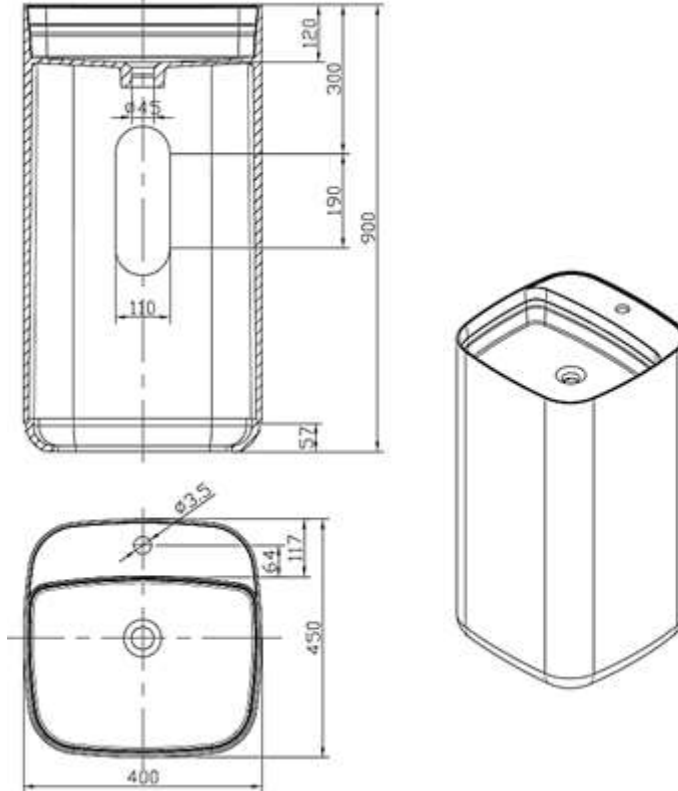

Code: COCO42

Material: Limestone - 70% Limestone Composite

Size: W 400 x D 400 x H 900 mm

Warranty: 10 Years

Features:

- Freestanding Basin
- Smooth matt white finish (gloss by custom order)
- Italian Design & Engineering
- Solid Material
- Suits 32mm waste
- Scratch and Stain resistance
- Repairable Material
- Australian Standard (SAI) AS/NZS 3718:2003

A RELY

Specifications:

- C Rate size:
W 450 x D 450 x H 1000mm
- Gross Weight: 42Kg

The last bastion of privacy, a space of peace and tranquility, your Bathroom. Enjoy the look and feel of our European Bathroom fittings and fixtures. Designed and made to the highest International standards.