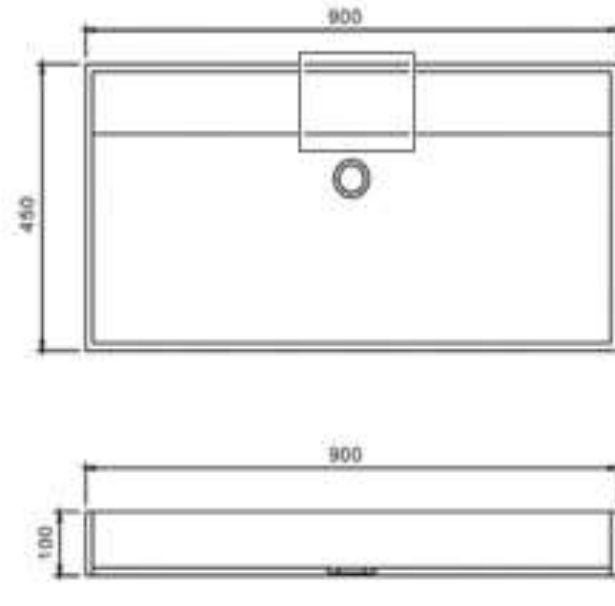

## STONE

- Code: COCO41
- Counter Top Basin
- Dimensions – 900L x 450W x 100H mm
- 70% Limestone Composite
- 10yr Warranty
- Smooth Solid Matt or Gloss White Finish
- No Tap Hole - Standard
- 32mm waste
- Repairable
- Australian Standard (SAI)

Please Note:  
Standard Basin comes without a Tap Hole.  
Tap Holes Available  
\*Charges Apply.

Our Beautiful Stone Basin Series are constructed of thick reconstituted limestone with a 70/30 to resin ratio, are smooth and silky to the touch.