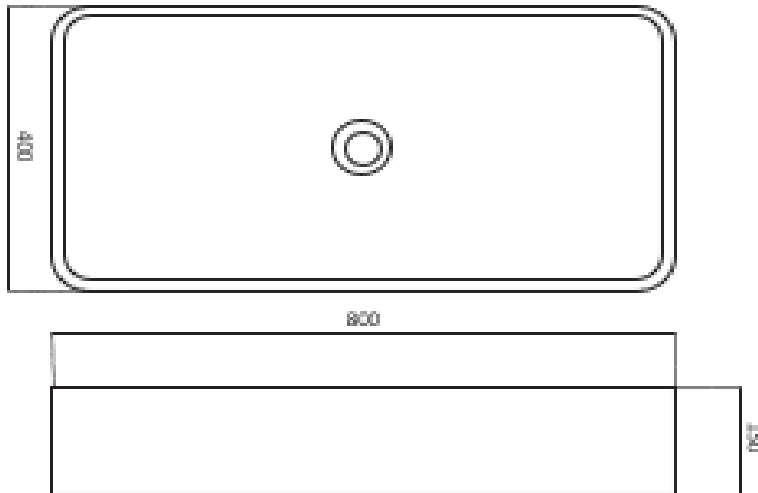

Code: COCO40

Material: Isostone - 70% Limestone Composite

Size: W 800 x D 400 x H 150 mm

Warranty: 10 Years

Features:

- Smooth matt white finish (gloss by custom order)
- Italian Design & Engineering
- Solid Material
- Suits 32mm waste (not included)
- Scratch and Stain resistance
- Repairable Material
- Australian Standard (SAI) AS/NZS 3718:2003

HARRIETTA

Specifications:

- Carton size: W 820 x D 440 x H 170 mm
- Gross Weight: 30Kg

The last bastion of privacy, a space of peace and tranquility, your Bathroom. Enjoy the look and feel of our European Bathroom fittings and fixtures. Designed and made to the highest International standards.