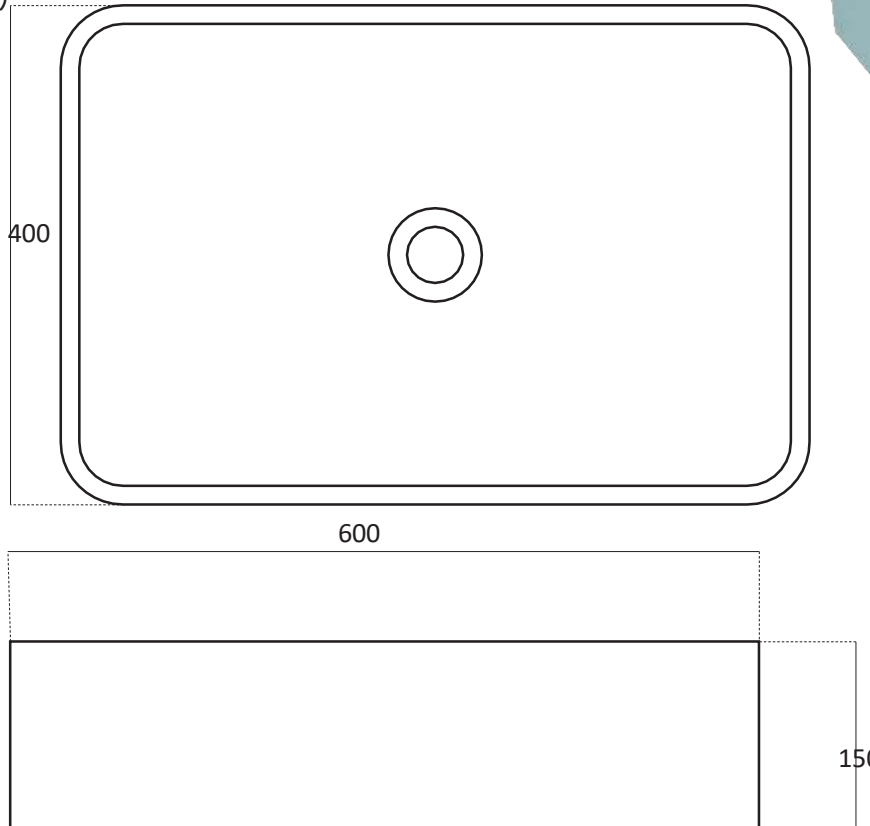

Code: COC039

Material: Isostone - 70%Limestone Composite

Size: W 600 x D 400 x H 150 mm

Warranty: 10 Years

Features:

- Smooth matt white finish (gloss by custom order)
- Italian Design & Engineering
- Solid Material
- Suits 32mm waste (not included)
- Scratch and Stain resistance
- Repairable Material
- Australian Standard (SAI)
AS/NZS 3718:2003

MARTINE

Specifications:

- Carton size:
W 620 x D 420 x H 170 mm
- Gross Weight: 25Kg

The last bastion of privacy, a space of peace and tranquility, your Bathroom. Enjoy the look and feel of our European Bathroom fittings and fixtures. Designed and made to the highest International standards.