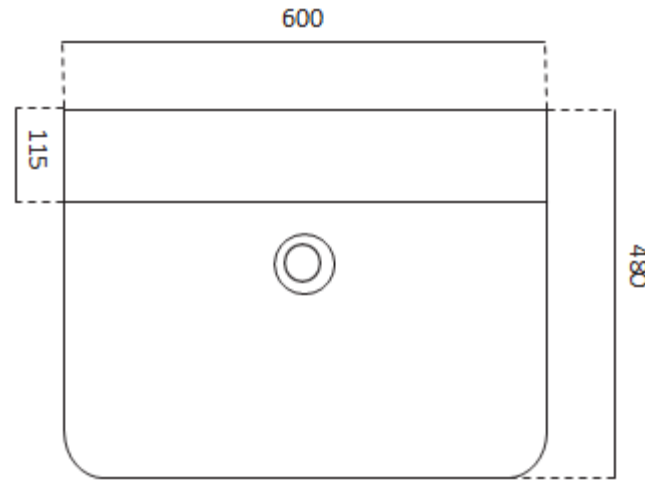

Material: Isostone - 70% Limestone Composite

Size: W 600 x D 460 x H 400 mm

Warranty: 10 Years

Features:

- Wall Mounted Basin with Brackets
- Smooth matt white finish (gloss by custom order)
- Italian Design & Engineering
- No Tap Hole - Drillable Material if needed
- Solid Material
- Suits 32mm waste (not included)
- Scratch and Stain resistance
- Repairable Material
- Australian Standard (SAI) AS/NZS 3

SELENE

Specifications:

- Crate size:
W 620 x D 480 x H 420 mm
- Gross Weight: 20Kg

The last bastion of privacy, a space of peace and tranquility, your Bathroom. Enjoy the look and feel of our European Bathroom fittings and fixtures. Designed and made to the highest international standards.