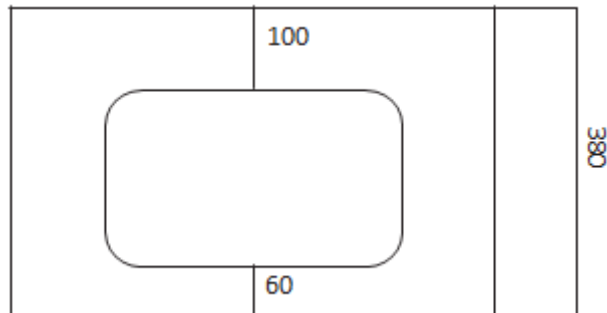

Material: Isostone - 70% Limestone Composite

Size: W 600 x D 460 x H 400 mm

Warranty: 10 Years

Features:

- Wall Mounted Basin with Brackets
- Smooth matt white finish (gloss by custom order)
- Italian Design & Engineering
- No Tap Hole - Drillable Material if needed
- Solid Material
- Suits 32mm waste (not included)
- Scratch and Stain resistance
- Repairable Material
- Australian Standard (SAI) AS/NZS 3

SELENE

Specifications:

- Crate size:
W 620 x D 480 x H 420 mm
- Gross Weight: 20Kg

The last bastion of privacy, a space of peace and tranquility, your Bathroom. Enjoy the look and feel of our European Bathroom fittings and fixtures. Designed and made to the highest international standards.