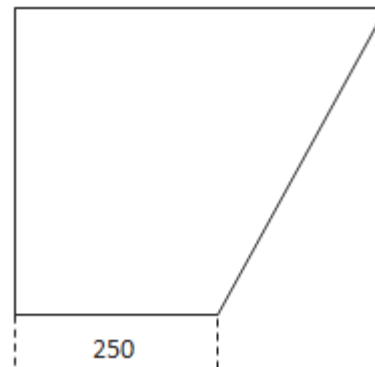

Material: Isostone - 70% Limestone Composite

Size: W 600 x D 460 x H 400 mm

Warranty: 10 Years

Features:

- Wall Mounted Basin with Brackets
- Smooth matt white finish (gloss by custom order)
- Italian Design & Engineering
- No Tap Hole - Drillable Material if needed
- Solid Material
- Suits 32mm waste (not included)
- Scratch and Stain resistance
- Repairable Material
- Australian Standard (SAI) AS/NZS 3

SELENE

Specifications:

- Crate size:
W 620 x D 480 x H 420 mm
- Gross Weight: 20Kg

The last bastion of privacy, a space of peace and tranquility, your Bathroom. Enjoy the look and feel of our European Bathroom fittings and fixtures. Designed and made to the highest international standards.