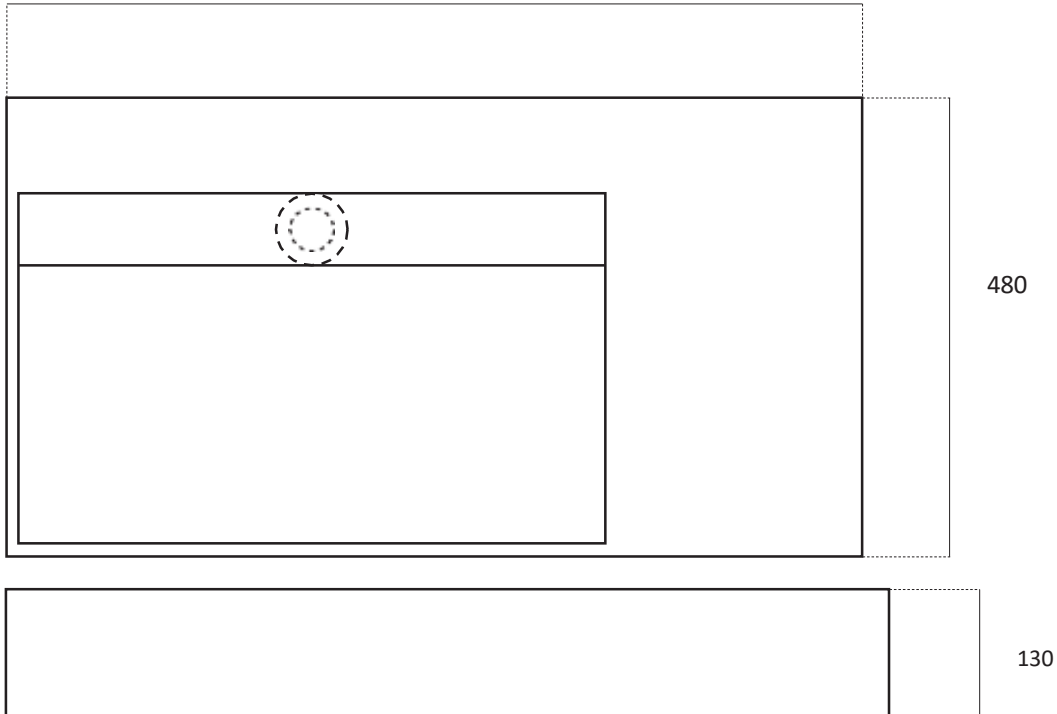

Features:

- Wall Mounted Basin with Brackets
- Smooth matt white finish (gloss by custom order)
- Italian Design & Engineering
- No Tap Hole - Drillable Material if needed
- Solid Material
- Suits 32mm waste (not included)
- Scratch and Stain resistance
- Repairable Material
- Australian Standard (SAI) AS/NZS 3718:2003

ANGELATTA

Specifications:

- Crate size:
W 920 x D 500 x H 150 mm
- Gross Weight: 30Kg

The last bastion of privacy, a space of peace and tranquility, your Bathroom. Enjoy the look and feel of our European Bathroom fittings and fixtures. Designed and made to the highest international standards.