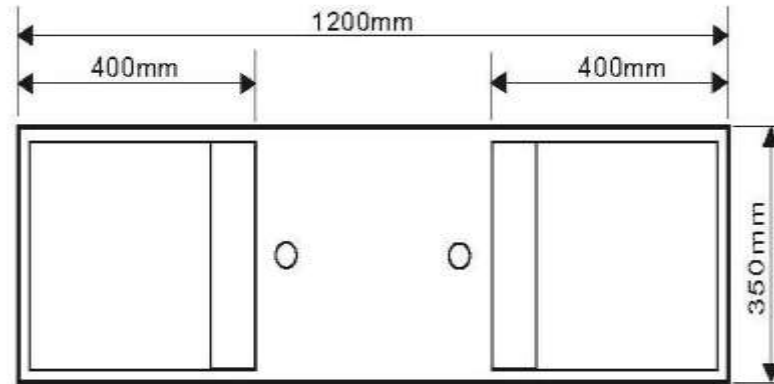

moda

STONE BASIN

- Code: COCO35
- Wall Hung Double Basin
- Dimensions – 1200L x 350W x 150H mm
- 70% Limestone Composite
- 10yr Warranty
- Smooth Solid Matt or Gloss White Finish
- No Tap Hole
- Infinity Waste – 32mm waste required
- Repairable
- Australian Standard (SAI)

Our Beautiful Stone Basin Series are constructed of thick reconstituted limestone with a 70/30 to resin ratio, are smooth and silky to the touch.

As part of MODA commitment to quality products. Information provided in this data sheet is representative of the actual product available at the time of printing. Due to our commitment to continuous product design and development, the designs and specifications depicted are subject to change without notice. Please confirm all particulars with your MODA sales consultant prior to purchase. Each product is covered by a limited warranty. Please see our website for full terms and conditions. This drawing remains the property of MODA and should not be copied or distributed without MODA consent. © 2010 All Dimensions are approximate in mm and are not to scale and can be changed without notice.