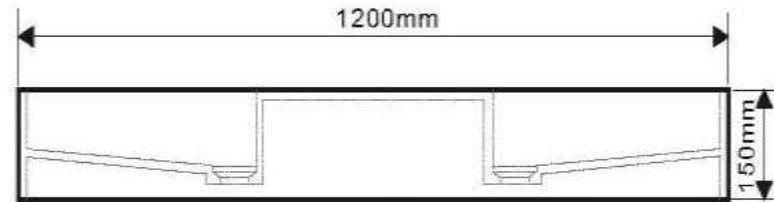

moda

STONE BASIN

- Code: COCO35
- Wall Hung Double Basin
- Dimensions – 1200L x 350W x 150H mm
- 70% Limestone Composite
- 10yr Warranty
- Smooth Solid Matt or Gloss White Finish
- No Tap Hole
- Infinity Waste – 32mm waste required
- Repairable
- Australian Standard (SAI)

Our Beautiful Stone Basin Series are constructed of thick reconstituted limestone with a 70/30 to resin ratio, are smooth and silky to the touch.

As part of MODA commitment to quality products. Information provided in this data sheet is representative of the actual product available at the time of printing. Due to our commitment to continuous product design and development, the designs and specifications depicted are subject to change without notice. Please confirm all particulars with your MODA sales consultant prior to purchase. Each product is covered by a limited warranty. Please see our website for full terms and conditions. This drawing remains the property of MODA and should not be copied or distributed without MODA consent. © 2010 All Dimensions are approximate in mm and are not to scale and can be changed without notice.