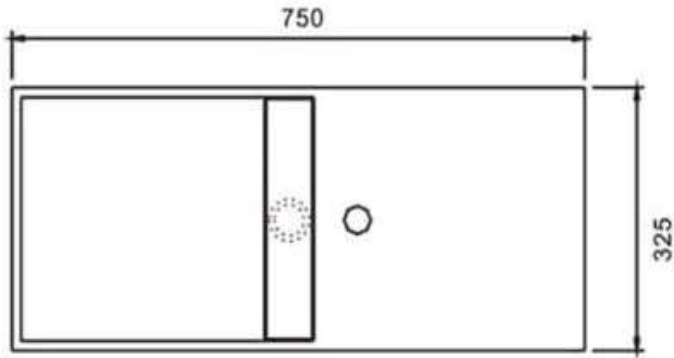

moda

- Code: COCO34L
- Wall Hung Basin
- Left Hand Bowl
- Dimensions – 750L x 325W x 150H mm
- 70% Limestone Composite
- 10yr Warranty
- Smooth Solid Matt or Gloss White Finish
- No Tap Hole
- Infinity Waste – 32mm waste required
- Repairable
- Australian Standard (SAI)

As part of MODA commitment to quality products. Information provided in this data sheet is representative of the actual product available at the time of printing. Due to our commitment to continuous product design and development, the designs and specifications depicted are subject to change without notice. Please confirm all particulars with your MODA sales consultant prior to purchase. Each product is covered by a limited warranty. Please see our website for full terms and conditions. This drawing remains the property of MODA and should not be copied or distributed without MODA consent. © 2010 All Dimensions are approximate in mm and are not to scale and can be changed without notice.