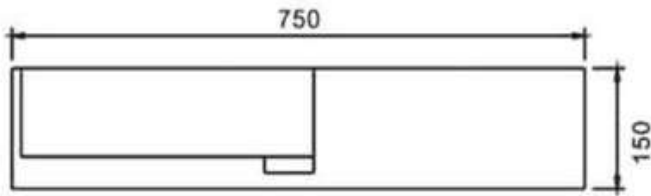

moda

- Code: COCO34L
- Wall Hung Basin
- Left Hand Bowl
- Dimensions – 750L x 325W x 150H mm
- 70% Limestone Composite
- 10yr Warranty
- Smooth Solid Matt or Gloss White Finish
- No Tap Hole
- Infinity Waste – 32mm waste required
- Repairable
- Australian Standard (SAI)

Our Beautiful Stone Basin Series are constructed of thick reconstituted limestone with a 70/30 to resin ratio, are smooth and silky to the touch.

STONE BASIN

The last bastion of privacy, a space of peace and tranquility, your Bathroom. Enjoy the look and feel of our European Bathroom fittings and fixtures. Designed and made to the highest International standards.