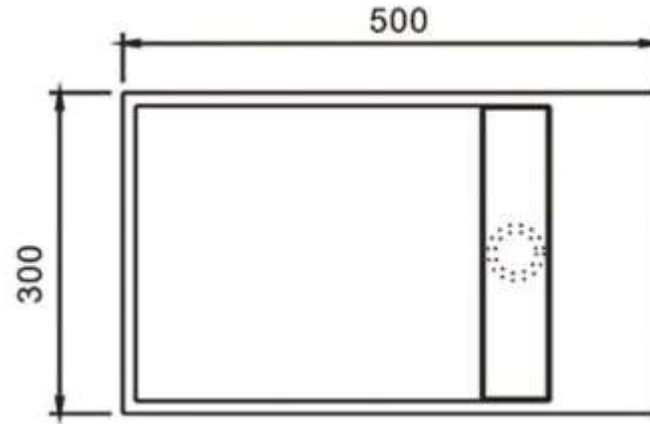

moda

STONE BASIN

- Code: COCO33
- Wall Hung Basin
- Dimensions – 500L x 300W x 150H mm
- 70% Limestone Composite
- 10yr Warranty
- Smooth Solid Matt or Gloss White Finish
- No Tap Hole included
- Infinity Waste – 32mm waste required
- Repairable
- Australian Standard (SAI)

Our Beautiful Stone Basin Series are constructed of thick reconstituted limestone with a 70/30 to resin ratio, are smooth and silky to the touch.

As part of MODA commitment to quality products. Information provided in this data sheet is representative of the actual product available at the time of printing. Due to our commitment to continuous product design and development, the designs and specifications depicted are subject to change without notice. Please confirm all particulars with your MODA sales consultant prior to purchase. Each product is covered by a limited warranty. Please see our website for full terms and conditions. This drawing remains the property of MODA and should not be copied or distributed without MODA consent. © 2010 All Dimensions are approximate in mm and are not to scale and can be changed without notice.