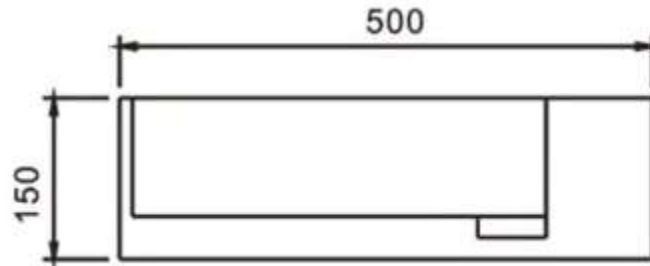

moda

STONE BASIN

- Code: COCO33
- Wall Hung Basin
- Dimensions – 500L x 300W x 150H mm
- 70% Limestone Composite
- 10yr Warranty
- Smooth Solid Matt or Gloss White Finish
- No Tap Hole included
- Infinity Waste – 32mm waste required
- Repairable
- Australian Standard (SAI)

Our Beautiful Stone Basin Series are constructed of thick reconstituted limestone with a 70/30 to resin ratio, are smooth and silky to the touch.

As part of MODA commitment to quality products. Information provided in this data sheet is representative of the actual product available at the time of printing. Due to our commitment to continuous product design and development, the designs and specifications depicted are subject to change without notice. Please confirm all particulars with your MODA sales consultant prior to purchase. Each product is covered by a limited warranty. Please see our website for full terms and conditions. This drawing remains the property of MODA and should not be copied or distributed without MODA consent. © 2010 All Dimensions are approximate in mm and are not to scale and can be changed without notice.