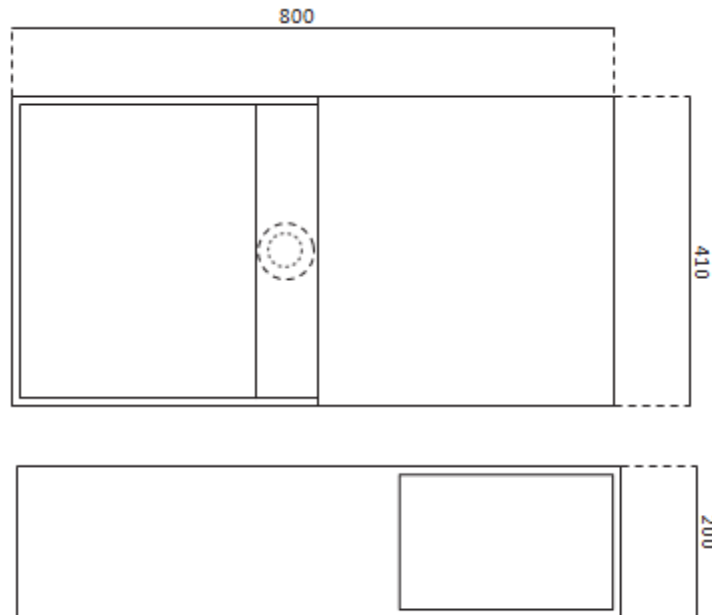

Features:

- Wall Mounted Basin with Brackets
- Smooth matt white finish (gloss by custom order)
- Italian Design & Engineering
- No Tap Hole - Drillable Material if needed
- Solid Material
- Suits 32mm waste (not included)
- Scratch and Stain resistance
- Repairable Material
- Australian Standard (SAI)
AS/NZS 3718:2003

ORLENE

Specifications:

- Carton size:
W 820 x D 430 x H 220 mm
- Gross Weight: 30Kg

The last bastion of privacy, a space of peace and tranquility, your Bathroom. Enjoy the look and feel of our European Bathroom fittings and fixtures. Designed and made to the highest international standards.