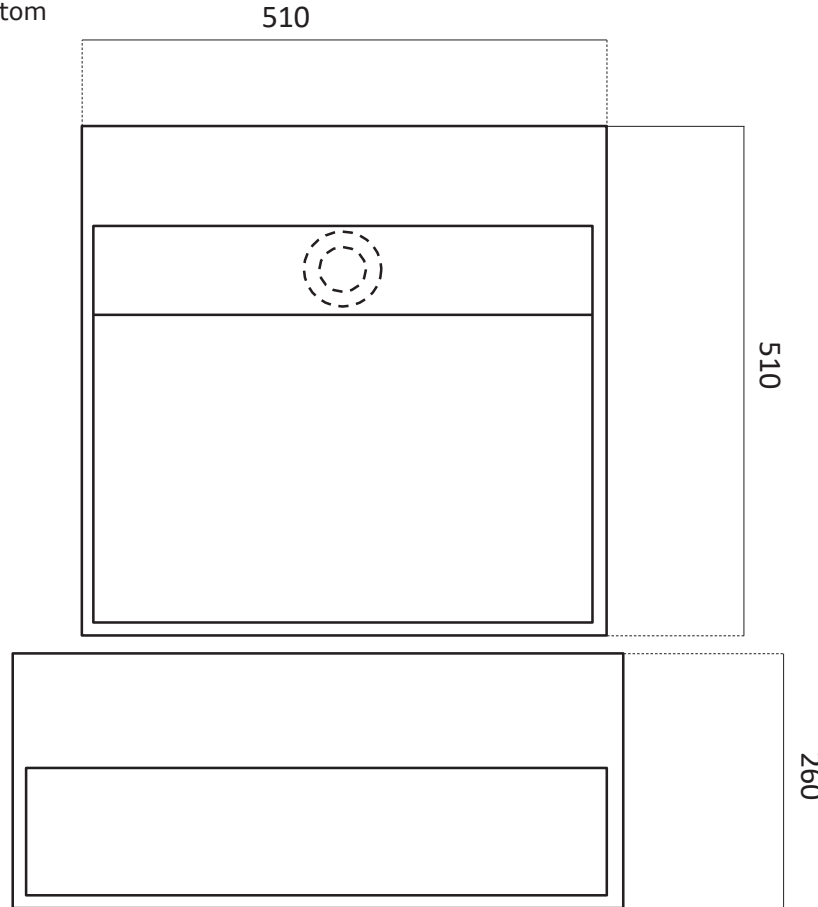

Code: COC031

Material: Isostone - 70% Limestone Composite

Size: W 510 x D 510 x H 260 mm

Warranty: 10 Years

Features:

- Wall Mounted Basin with Brackets
- Smooth matt white finish (gloss by custom order)
- Italian Design & Engineering
- Solid Material
- Suits 32mm waste (not included)
- Scratch and Stain resistance
- Repairable Material
- Australian Standard (SAI) AS/NZS 3718:2003

CLEMENCE

Specifications:

- Crate size: W 530 x D 530 x H 280 mm
- Gross Weight: 25Kg

The last bastion of privacy, a space of peace and tranquility, your Bathroom. Enjoy the look and feel of our European Bathroom fittings and fixtures. Designed and made to the highest international standards.