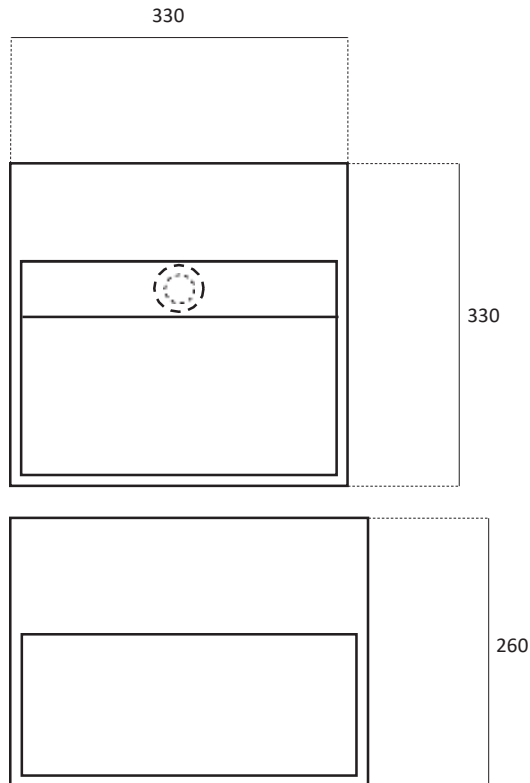

Code: COC030

Material: Isostone - 70%Limestone Composite

Size: W 330 xD 330 xH 260 mm

Warranty: 10 Years

Features:

- Wall Mounted Basin with Brackets
- Smooth matt white finish (gloss by custom order)
- Italian Design & Engineering
- Solid Material
- Suits 32mm waste (not included)
- Scratch and Stain resistance
- Repairable Material
- Australian Standard (SAI)
- AS/NZS 3718:2003

MELANIE

Specifications:

- Carton size:
W 350 x D 350 x H 280 mm
- Gross Weight: 20Kg

The last bastion of privacy, a space of peace and tranquility, your Bathroom. Enjoy the look and feel of our European Bathroom fittings and fixtures. Designed and made to the highest International standards.