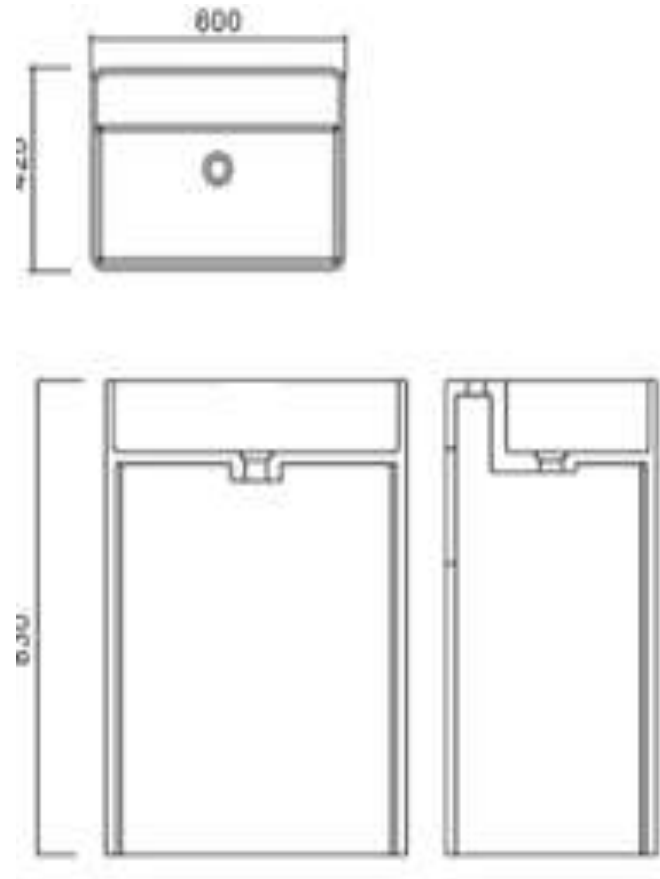

STONE BASIN

- Code: COCO29
- Dimensions – 830H x 600W x 420D mm
- 70% Limestone Composite
- 10yr Warranty
- Smooth Solid Matt or Gloss White Finish
- Pedestal
- No Tap Hole
- No Overflow
- Repairable
- Australian Standard (SAI)

Our Beautiful Stone Basin Series are constructed of thick reconstituted limestone with a 70/30 to resin ratio, are smooth and silky to the touch.

The last bastion of privacy, a space of peace and tranquillity, your Bathroom. Enjoy the look and feel of our European Bathroom fittings and fixtures. Designed and made to the highest International standards.