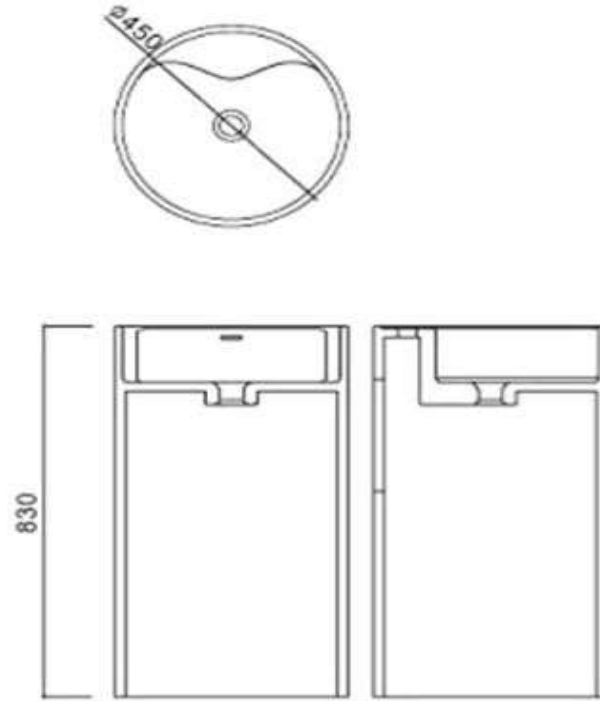

## STONE BASIN

- Code: COCO28
- Dimensions – 830H x 450 DIA mm
- 70% Limestone Composite
- 10yr Warranty
- Smooth Solid Matt or Gloss White Finish (special order)
- Pedestal
- No Tap Hole
- Repairable
- Australian Standard (SAI)

Our Beautiful Stone Basin Series are constructed of thick reconstituted limestone with a 70/30 to resin ratio, are smooth and silky to the touch.

The last bastion of privacy, a space of peace and tranquility, your Bathroom. Enjoy the look and feel of our European Bathroom fittings and fixtures. Designed and made to the highest International standards.