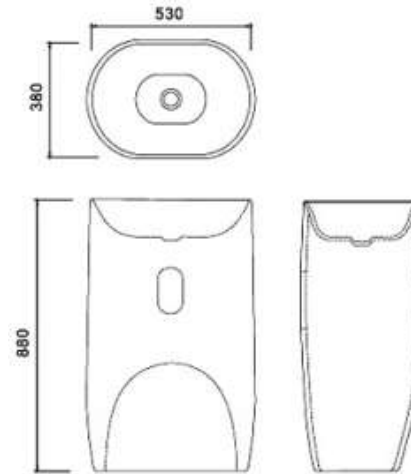

moda

STONE BASIN

Our Beautiful Stone Basin Series are constructed of thick reconstituted limestone with a 70/30 to resin ratio, are smooth and silky to the touch.

- Code: COCO27
- Dimensions – 880H x 530W x 380D mm
- 70% Limestone Composite
- 10yr Warranty
- Smooth Solid Matt or Gloss White Finish
- Pedestal
- No Tap Holes
- Repairable
- Australian Standard (SAI)

As part of MODA commitment to quality products. Information provided in this data sheet is representative of the actual product available at the time of printing. Due to our commitment to continuous product design and development, the designs and specifications depicted are subject to change without notice. Please confirm all particulars with your MODA sales consultant prior to purchase. Each product is covered by a limited warranty. Please see our website for full terms and conditions. This drawing remains the property of MODA and should not be copied or distributed without MODA consent. © 2010 All Dimensions are approximate in mm and are not to scale and can be changed without notice.