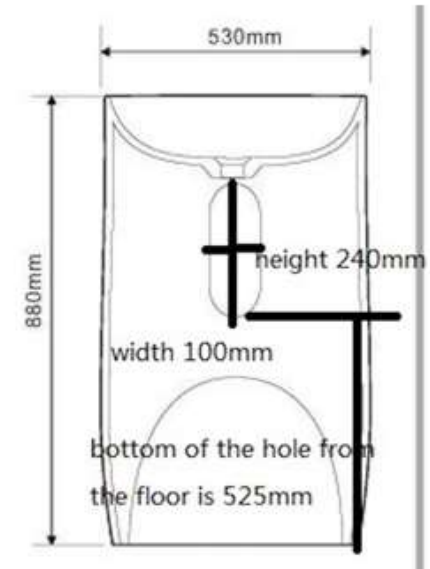

moda

STONE BASIN

Our Beautiful Stone Basin Series are constructed of thick reconstituted limestone with a 70/30 to resin ratio, are smooth and silky to the touch.

- Code: COCO27
- Dimensions – 880H x 530W x 380D mm
- 70% Limestone Composite
- 10yr Warranty
- Smooth Solid Matt or Gloss White Finish
- Pedestal
- No Tap Holes
- Repairable
- Australian Standard (SAI)

As part of MODA commitment to quality products. Information provided in this data sheet is representative of the actual product available at the time of printing. Due to our commitment to continuous product design and development, the designs and specifications depicted are subject to change without notice. Please confirm all particulars with your MODA sales consultant prior to purchase. Each product is covered by a limited warranty. Please see our website for full terms and conditions. This drawing remains the property of MODA and should not be copied or distributed without MODA consent. © 2010 All Dimensions are approximate in mm and are not to scale and can be changed without notice.